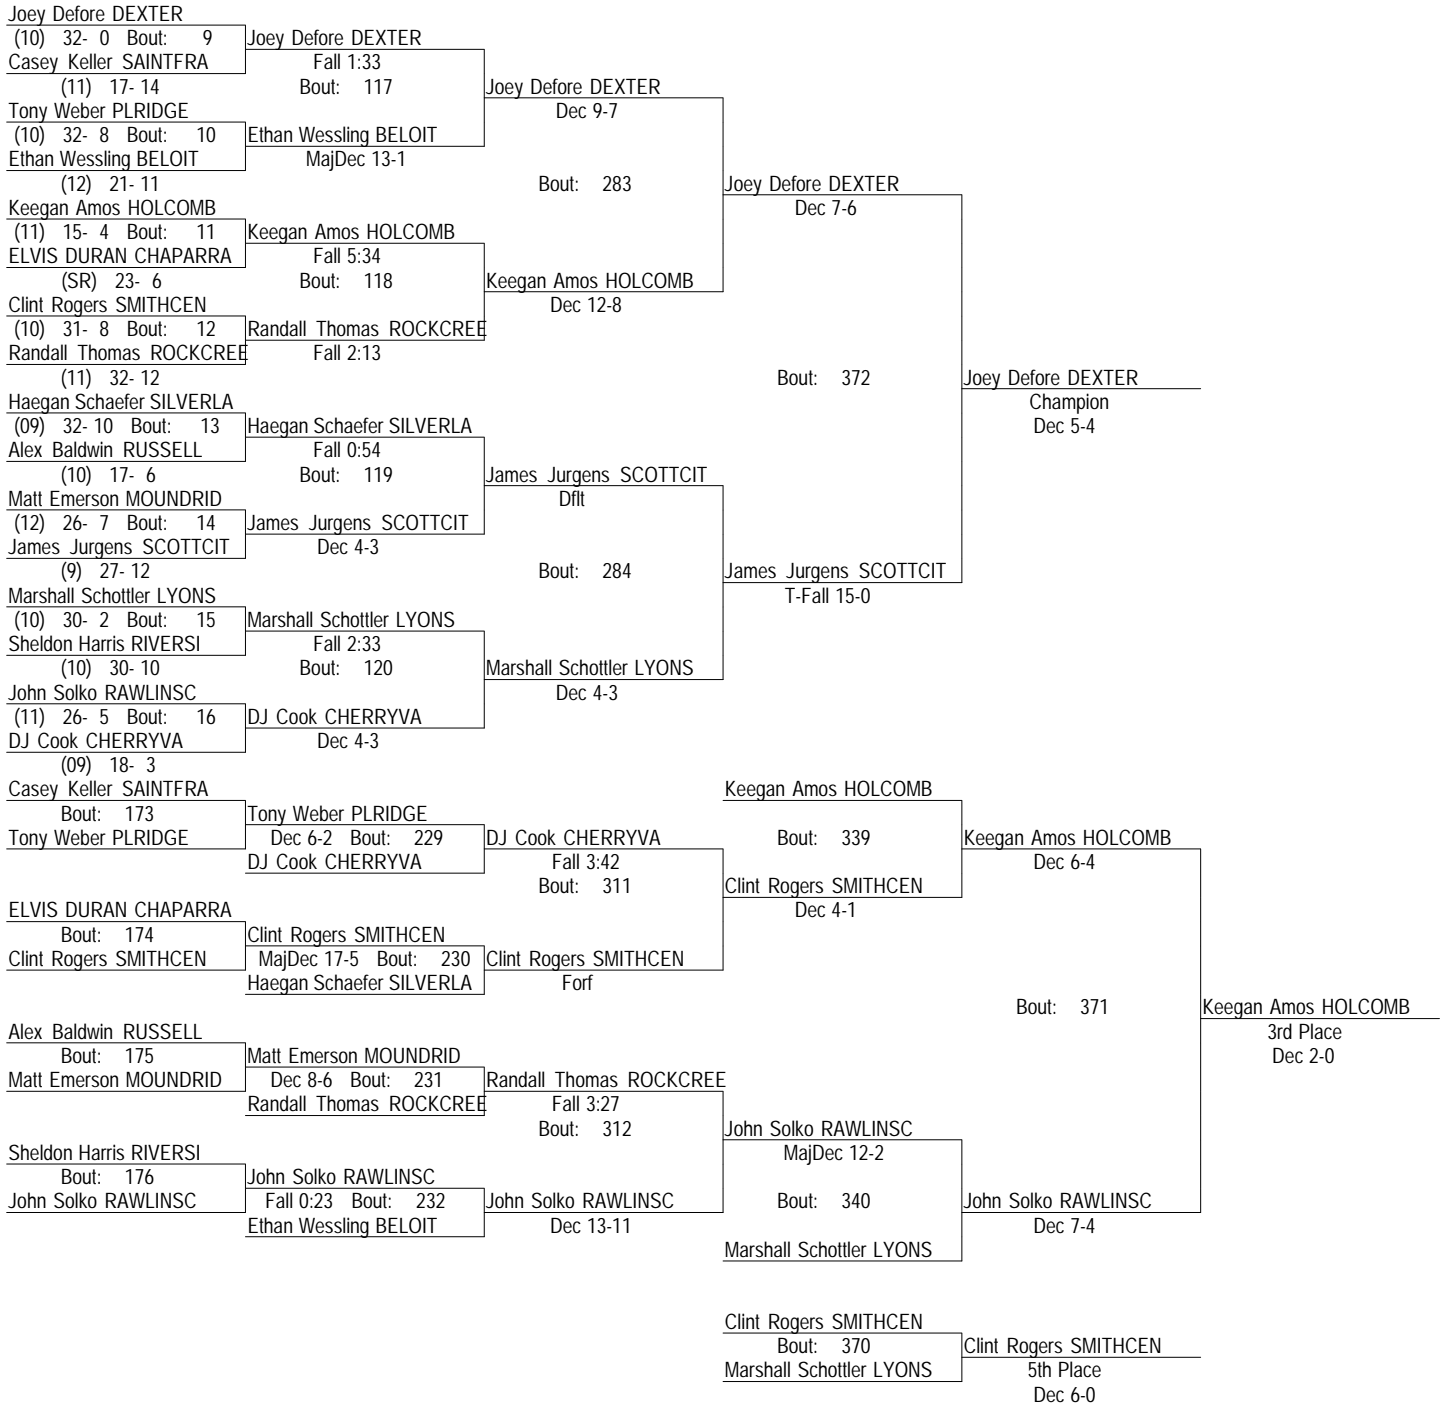

KSHSAA 3-2-1A State

Feb. 23-24

113

- Place Winners -
1st Joey Defore DEXTER (10) 36- 0
2nd James Jurgens SCOTTCIT (9) 30- 13
3rd Keegan Amos HOLCOMB (11) 19- 5
4th John Solko RAWLINS (11) 30- 7

- Place Winners -
5th Clint Rogers SMITHCEN (10) 35- 10
6th Marshall Schottler LYONS (10) 32- 5