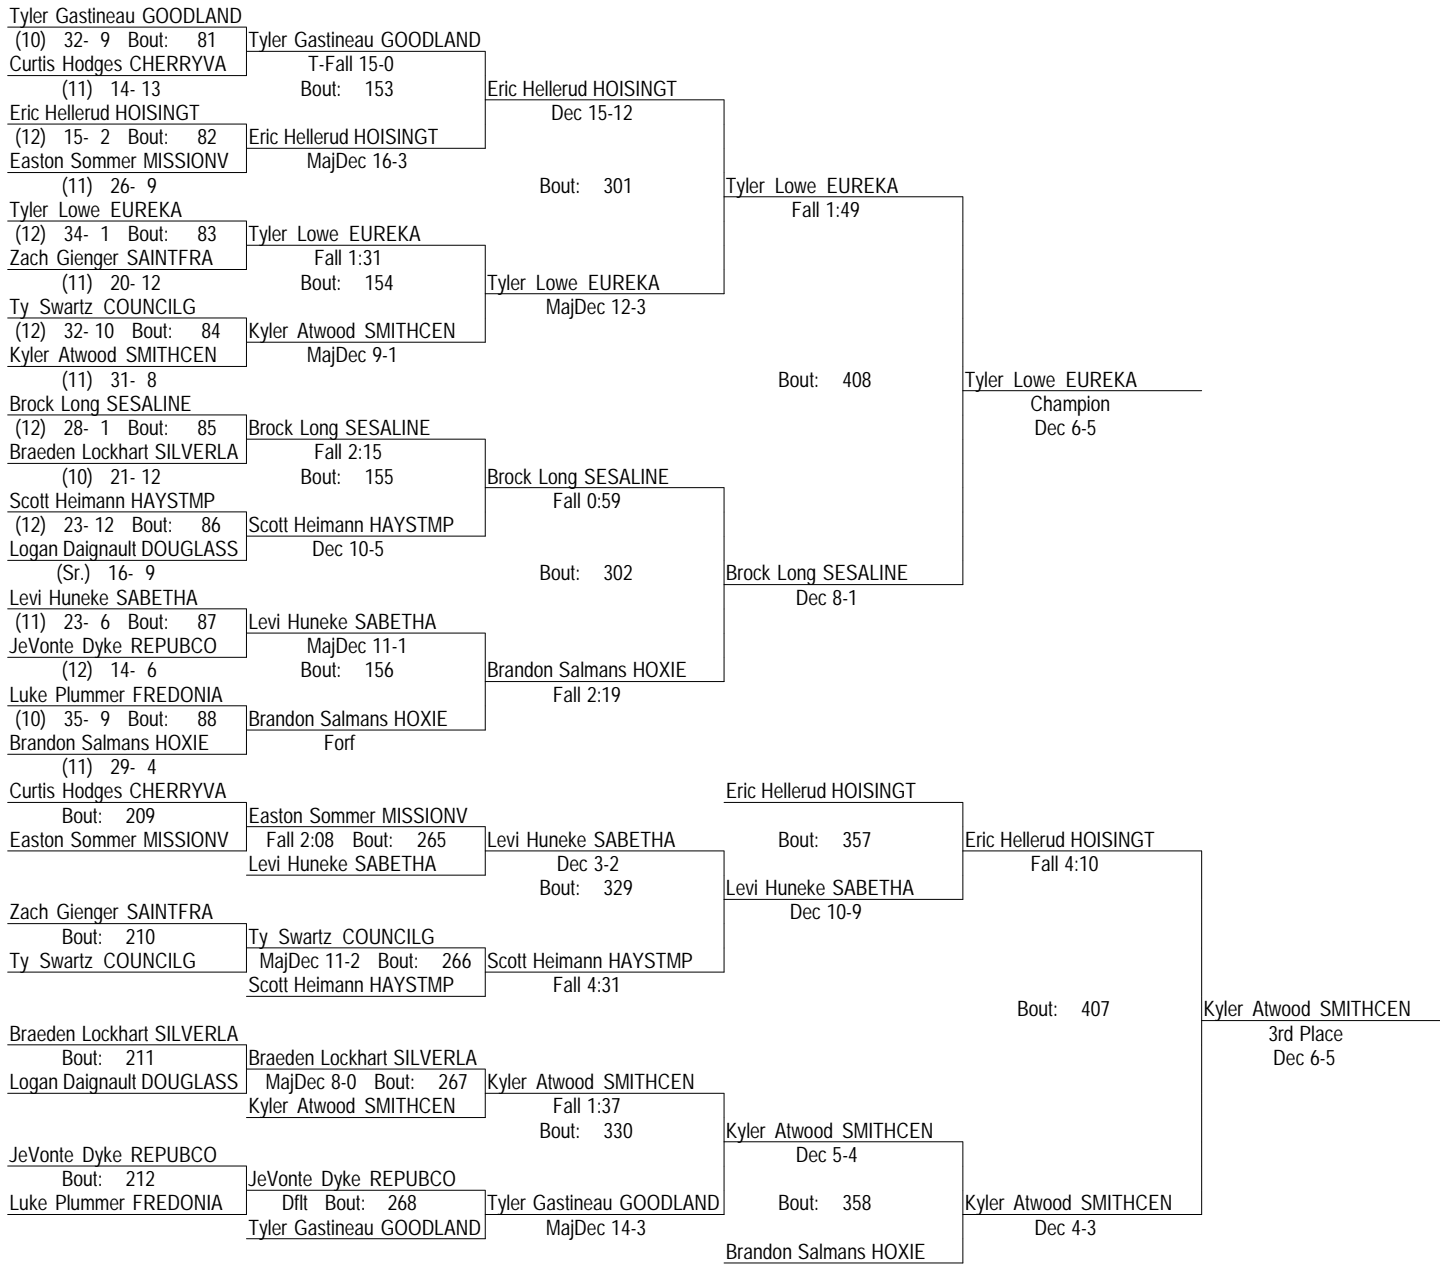

KSHSAA 3-2-1A State

Feb. 23-24

182

- Place Winners -

1st Tyler Lowe EUREKA (12) 38- 1
2nd Brock Long SESALINE (12) 31- 2
3rd Kyler Atwood SMITHCEN (11) 36- 9
4th Eric Hellerud HOISINGT (12) 18- 4

- Place Winners -

5th Brandon Salmans HOXIE (11) 32- 6
6th Levi Huneke SABETHA (11) 26- 9