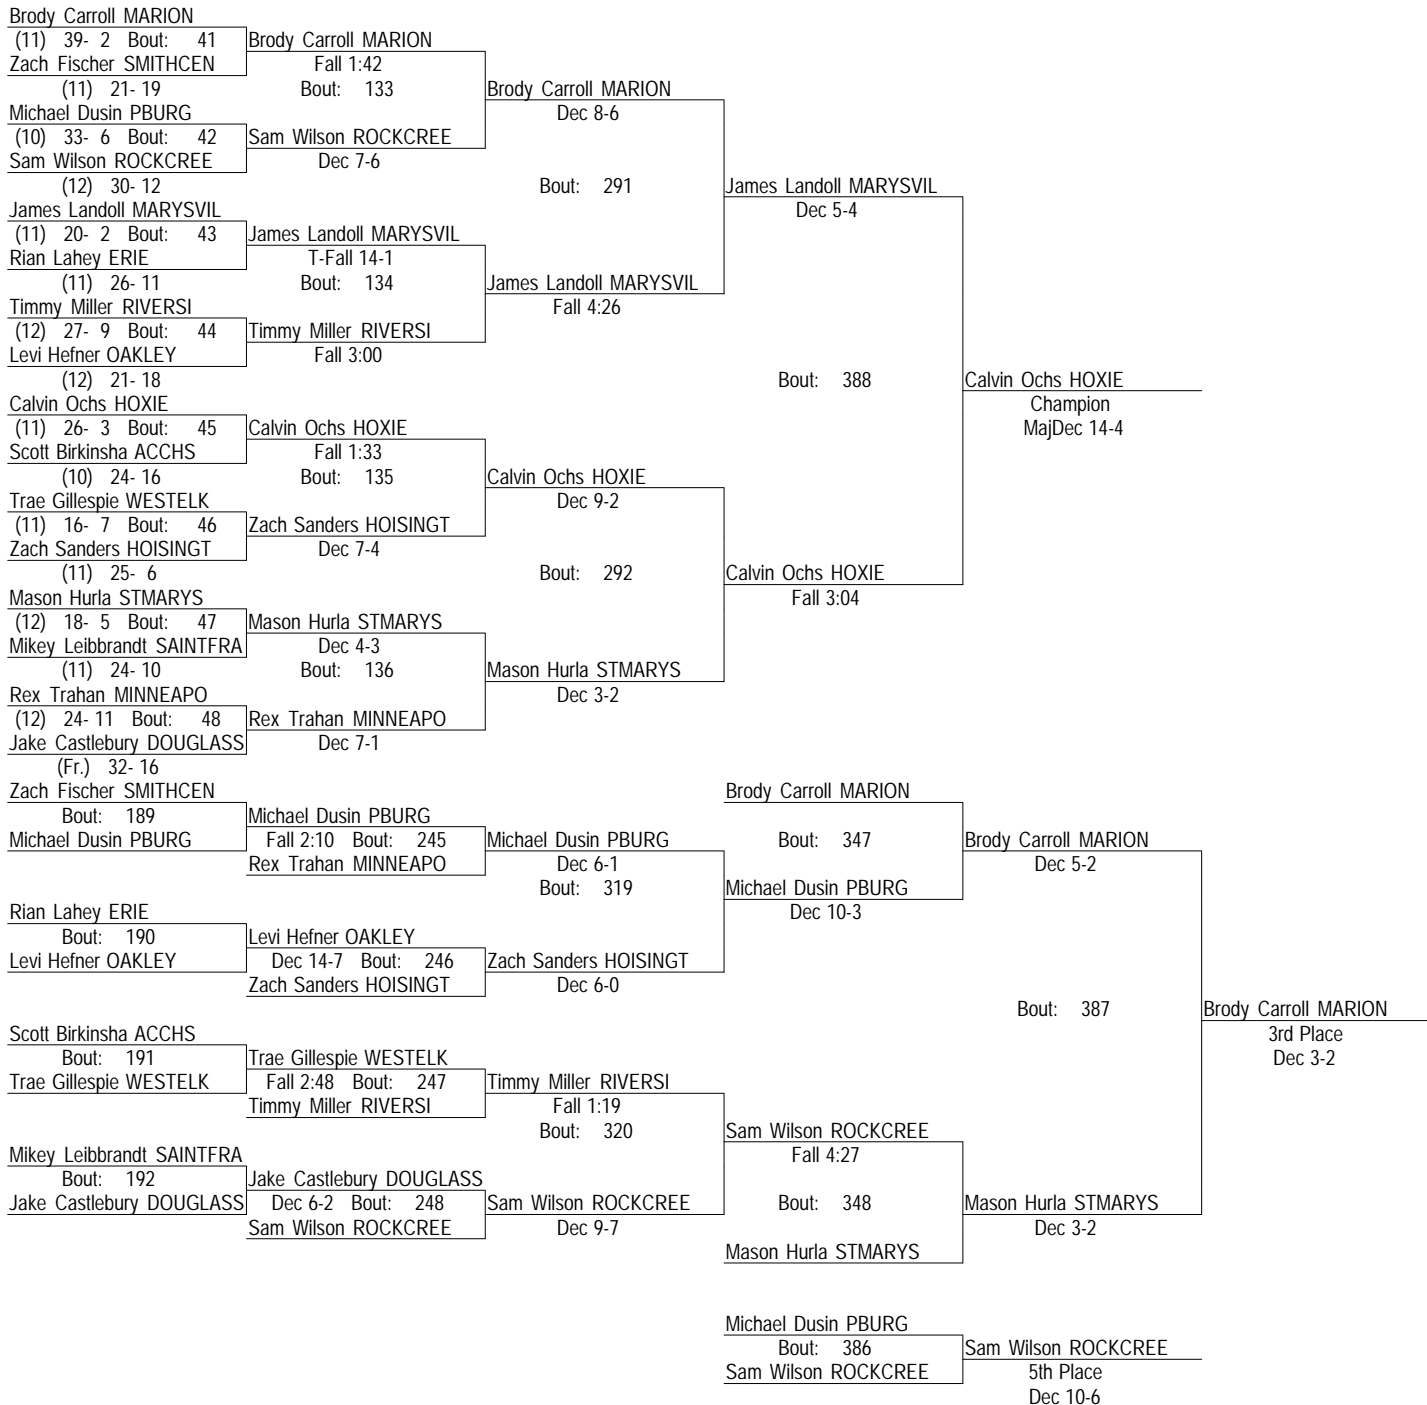

KSHSAA 3-2-1A State

Feb. 23-24

138

- Place Winners -
1st Calvin Ochs HOXIE (11) 30- 3
2nd James Landoll MARYSVIL (11) 23- 3
3rd Brody Carroll MARION (11) 43- 3
4th Mason Hurla STMARYS (12) 21- 7

- Place Winners -
5th Sam Wilson ROCKCREE (12) 34- 14
6th Michael Dusin PBURG (10) 36- 9