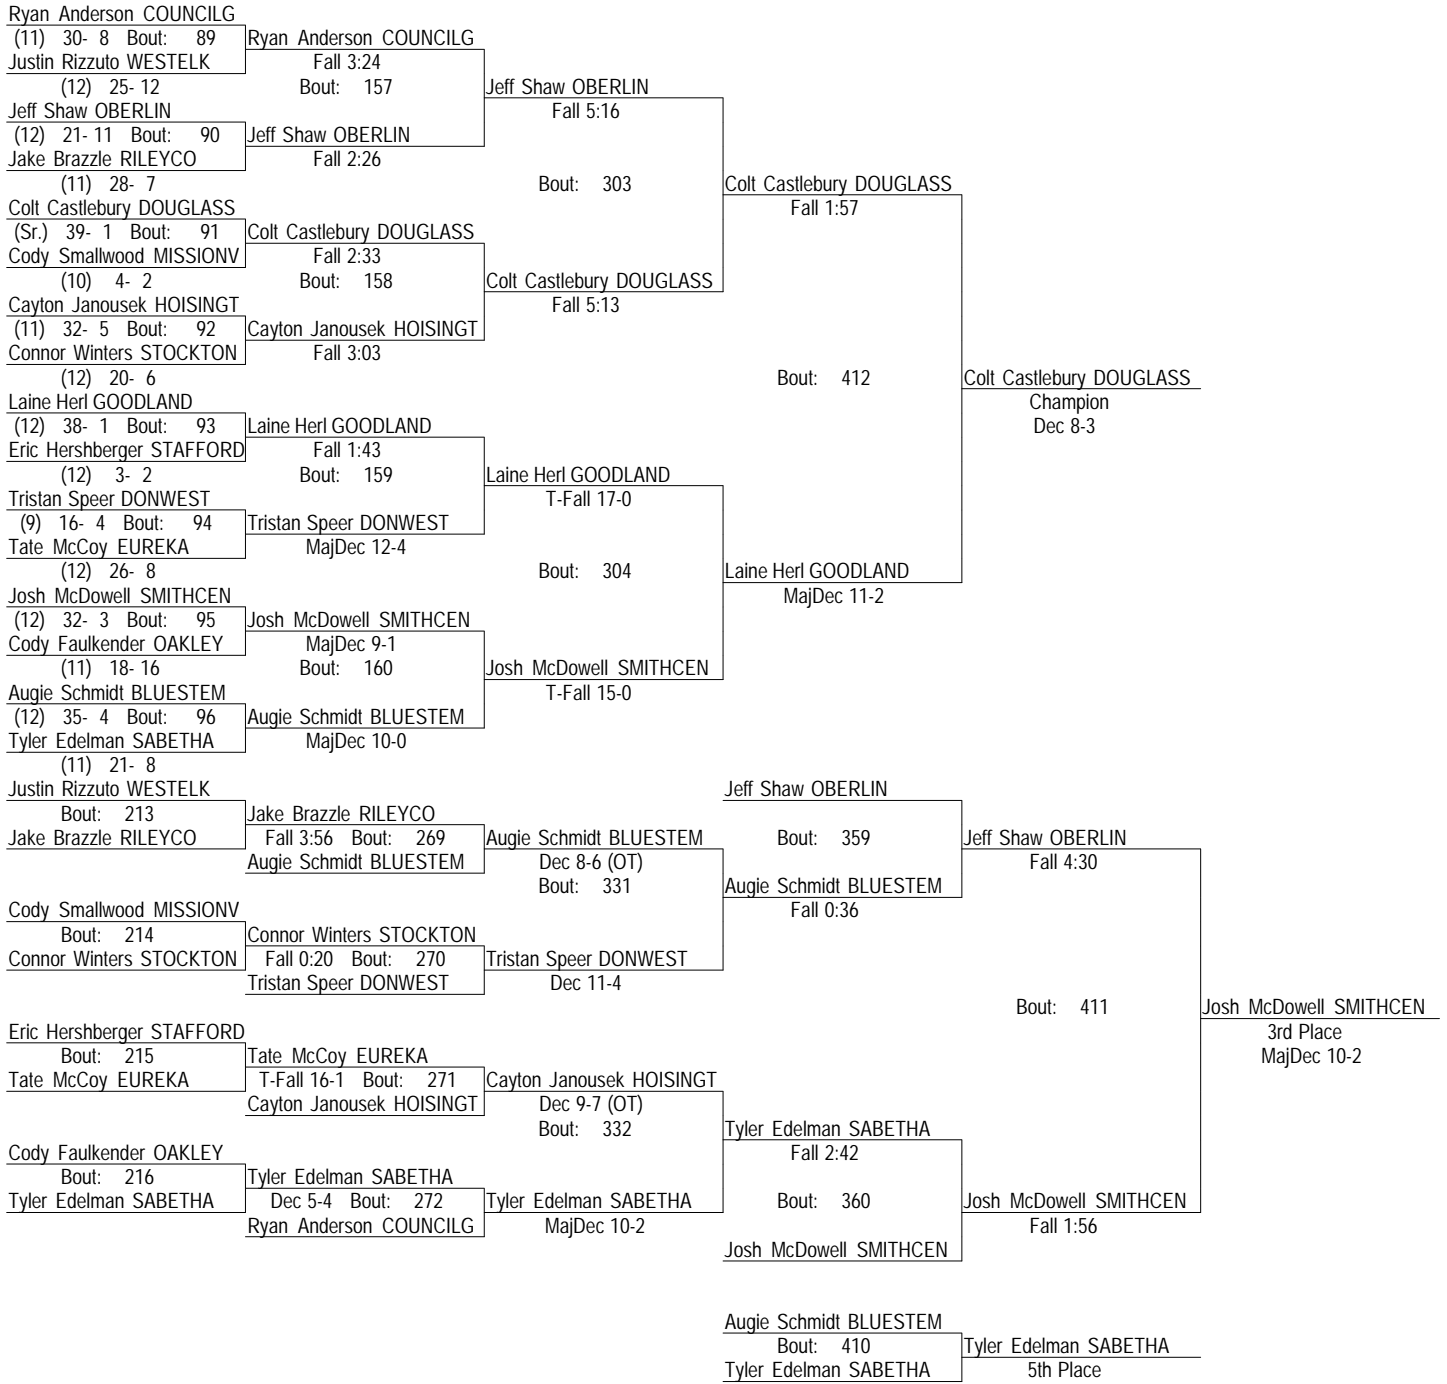

KSHSAA 3-2-1A State

Feb. 23-24

195

- Place Winners -
1st Colt Castlebury DOUGLASS (Sr.) 43- 1
2nd Laine Herl GOODLAND (12) 41- 2
3rd Josh McDowell SMITHCEN (12) 36- 4
4th Jeff Shaw OBERLIN (12) 24- 13

- Place Winners -
5th Tyler Edelman SABETHA (11) 25- 10
6th Augie Schmidt BLUESTEM (12) 38- 7