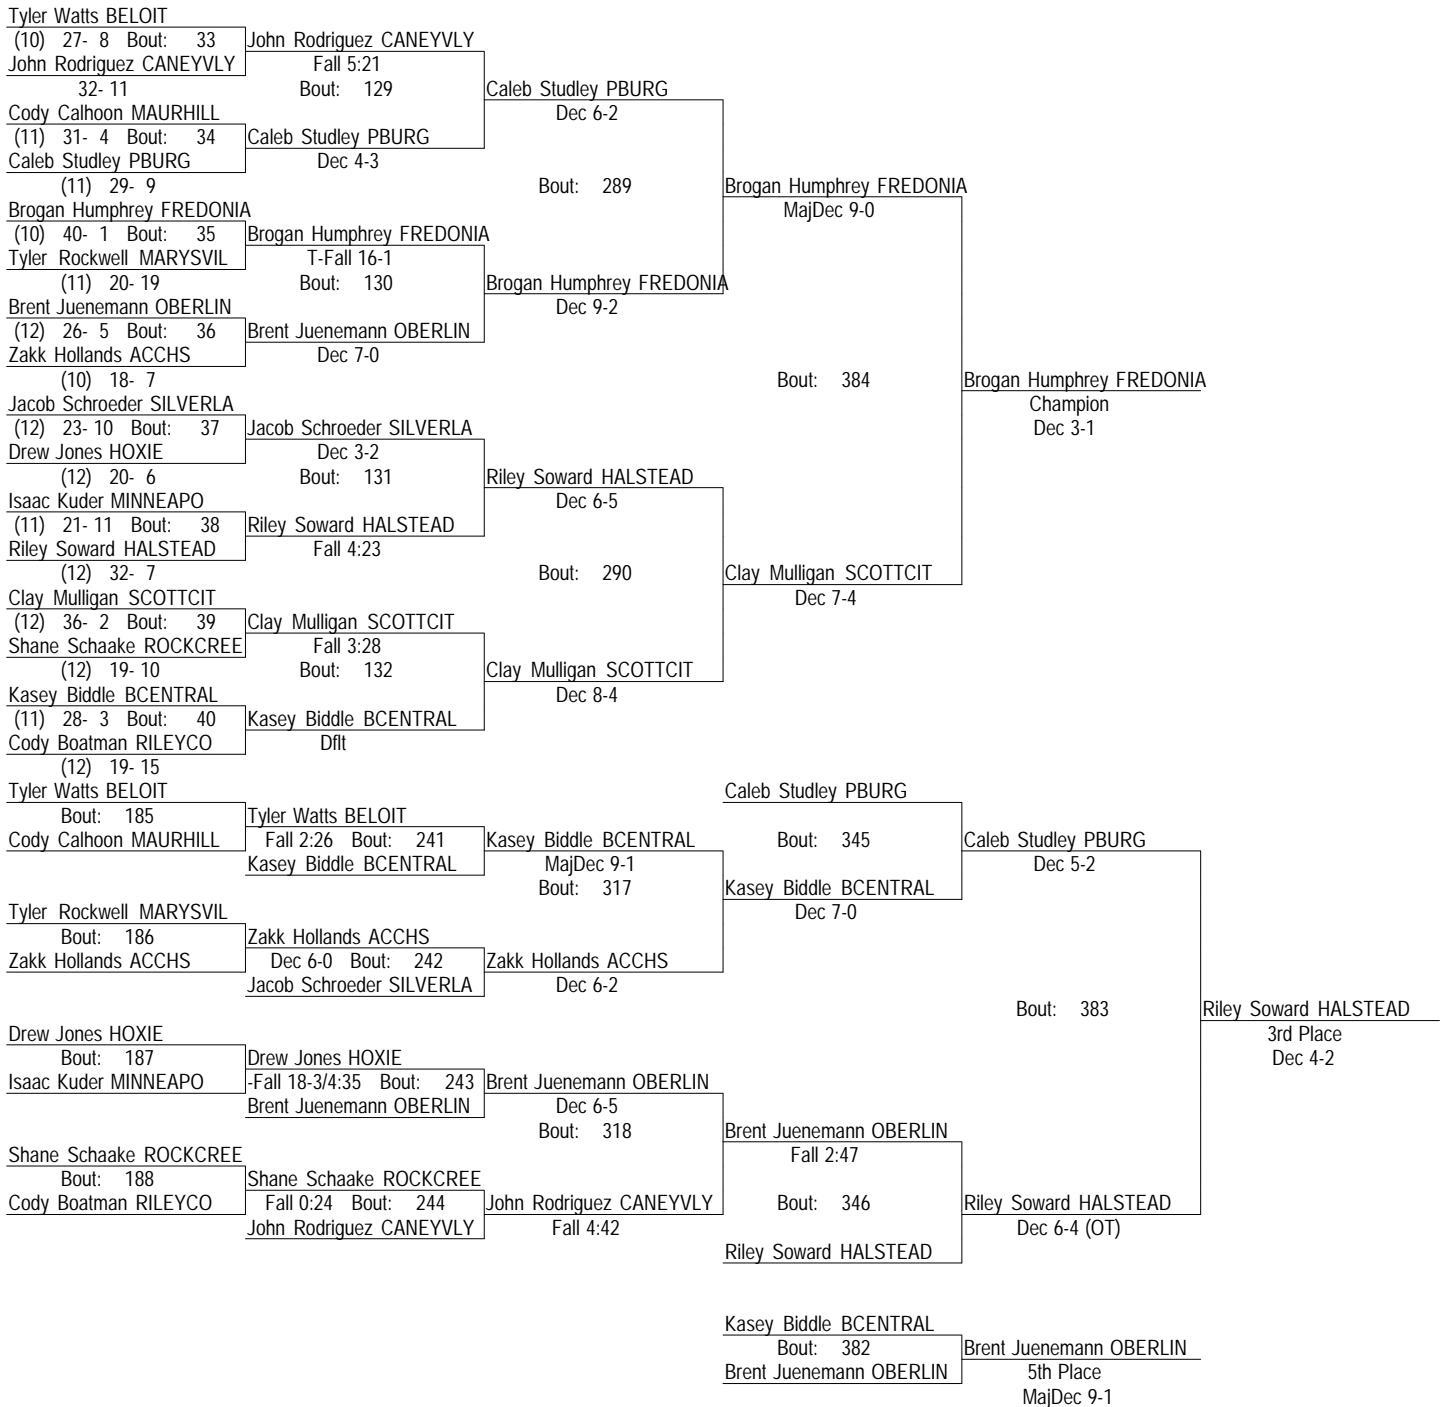

KSHSAA 3-2-1A State

Feb. 23-24

132

- Place Winners -
1st Brogan Humphrey FREDONIA (10) 44- 1
2nd Clay Mulligan SCOTTCIT (12) 39- 3
3rd Riley Soward HALSTEAD (12) 36- 8
4th Caleb Studley PBURG (11) 32- 11

- Place Winners -
5th Brent Juenemann OBERLIN (12) 30- 7
6th Kasey Biddle BCENTRAL (11) 31- 6