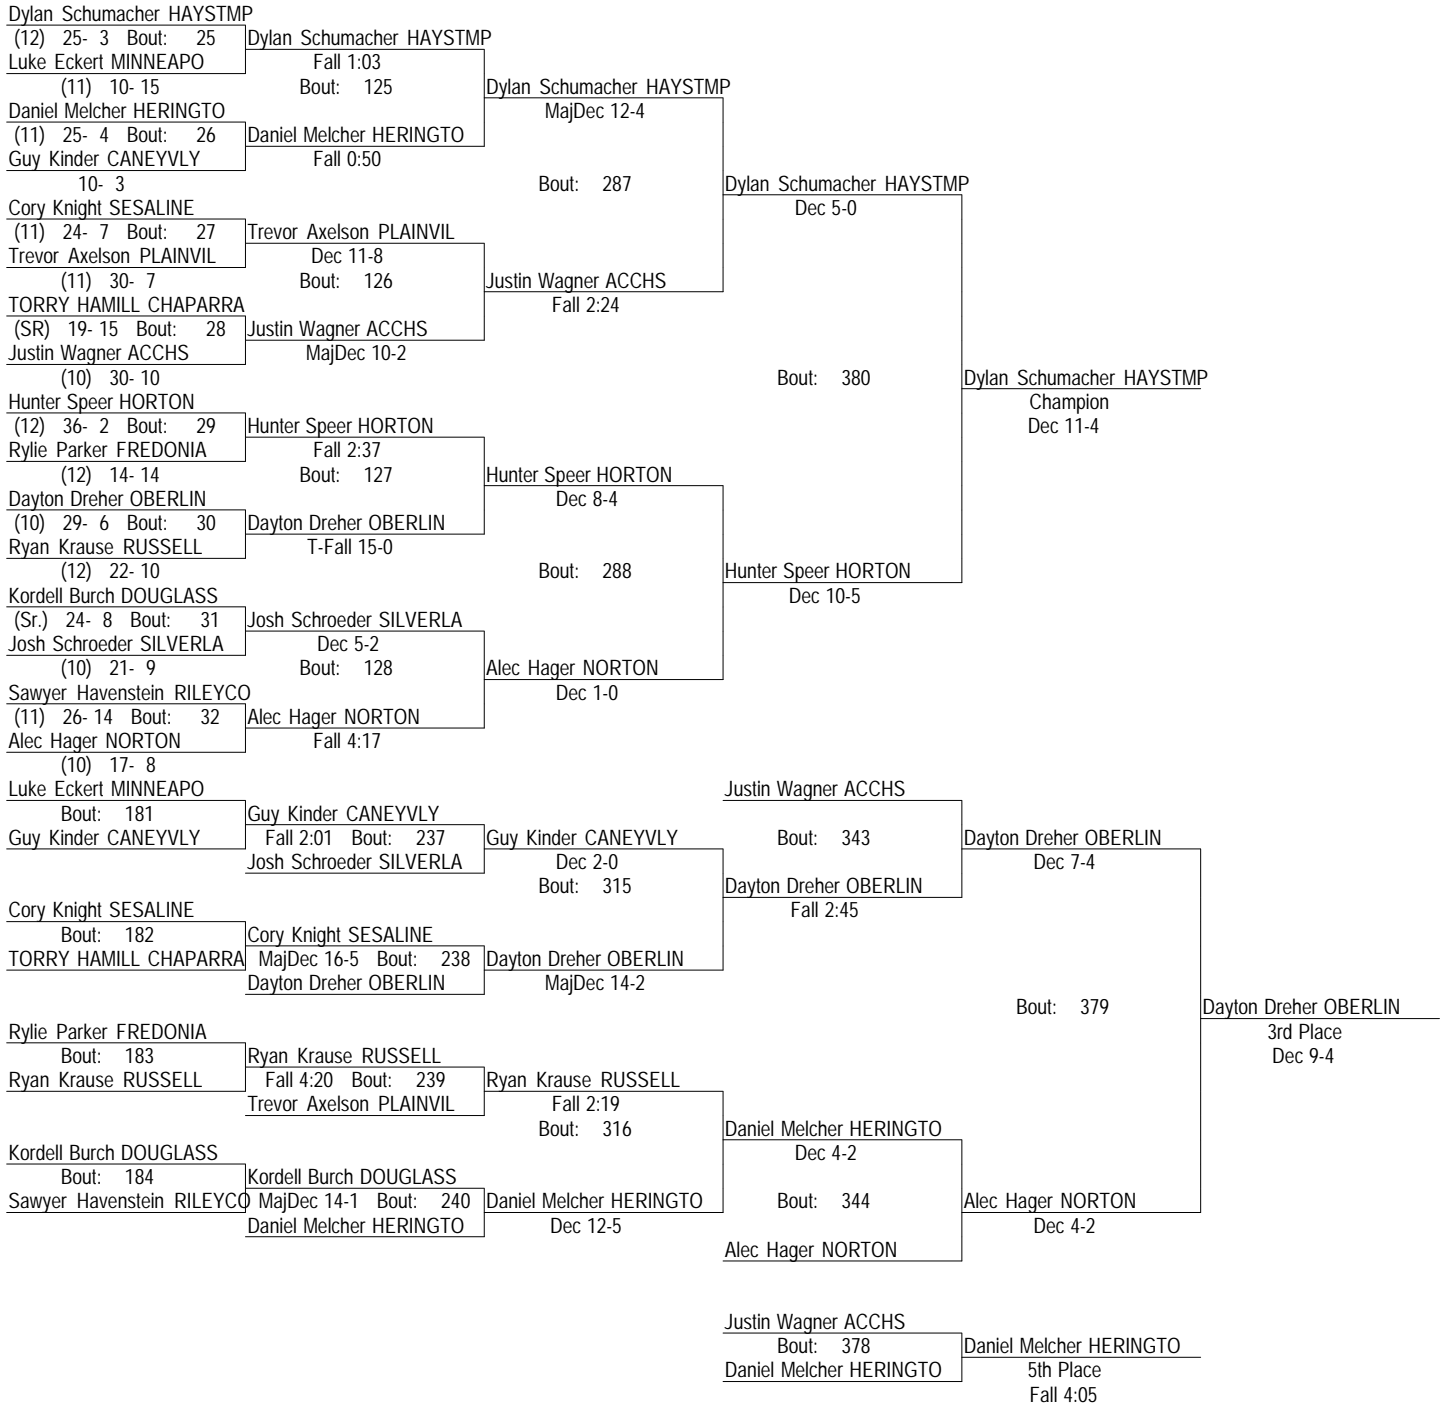

KSHSAA 3-2-1A State

Feb. 23-24

126

- Place Winners -
1st Dylan Schumacher HAYSTMP (12) 29- 3
2nd Hunter Speer HORTON (12) 39- 3
3rd Dayton Dreher OBERLIN (10) 34- 7
4th Alec Hager NORTON (10) 20- 10

- Place Winners -
5th Daniel Melcher HERINGTO (11) 29- 6
6th Justin Wagner ACCHS (10) 32- 13