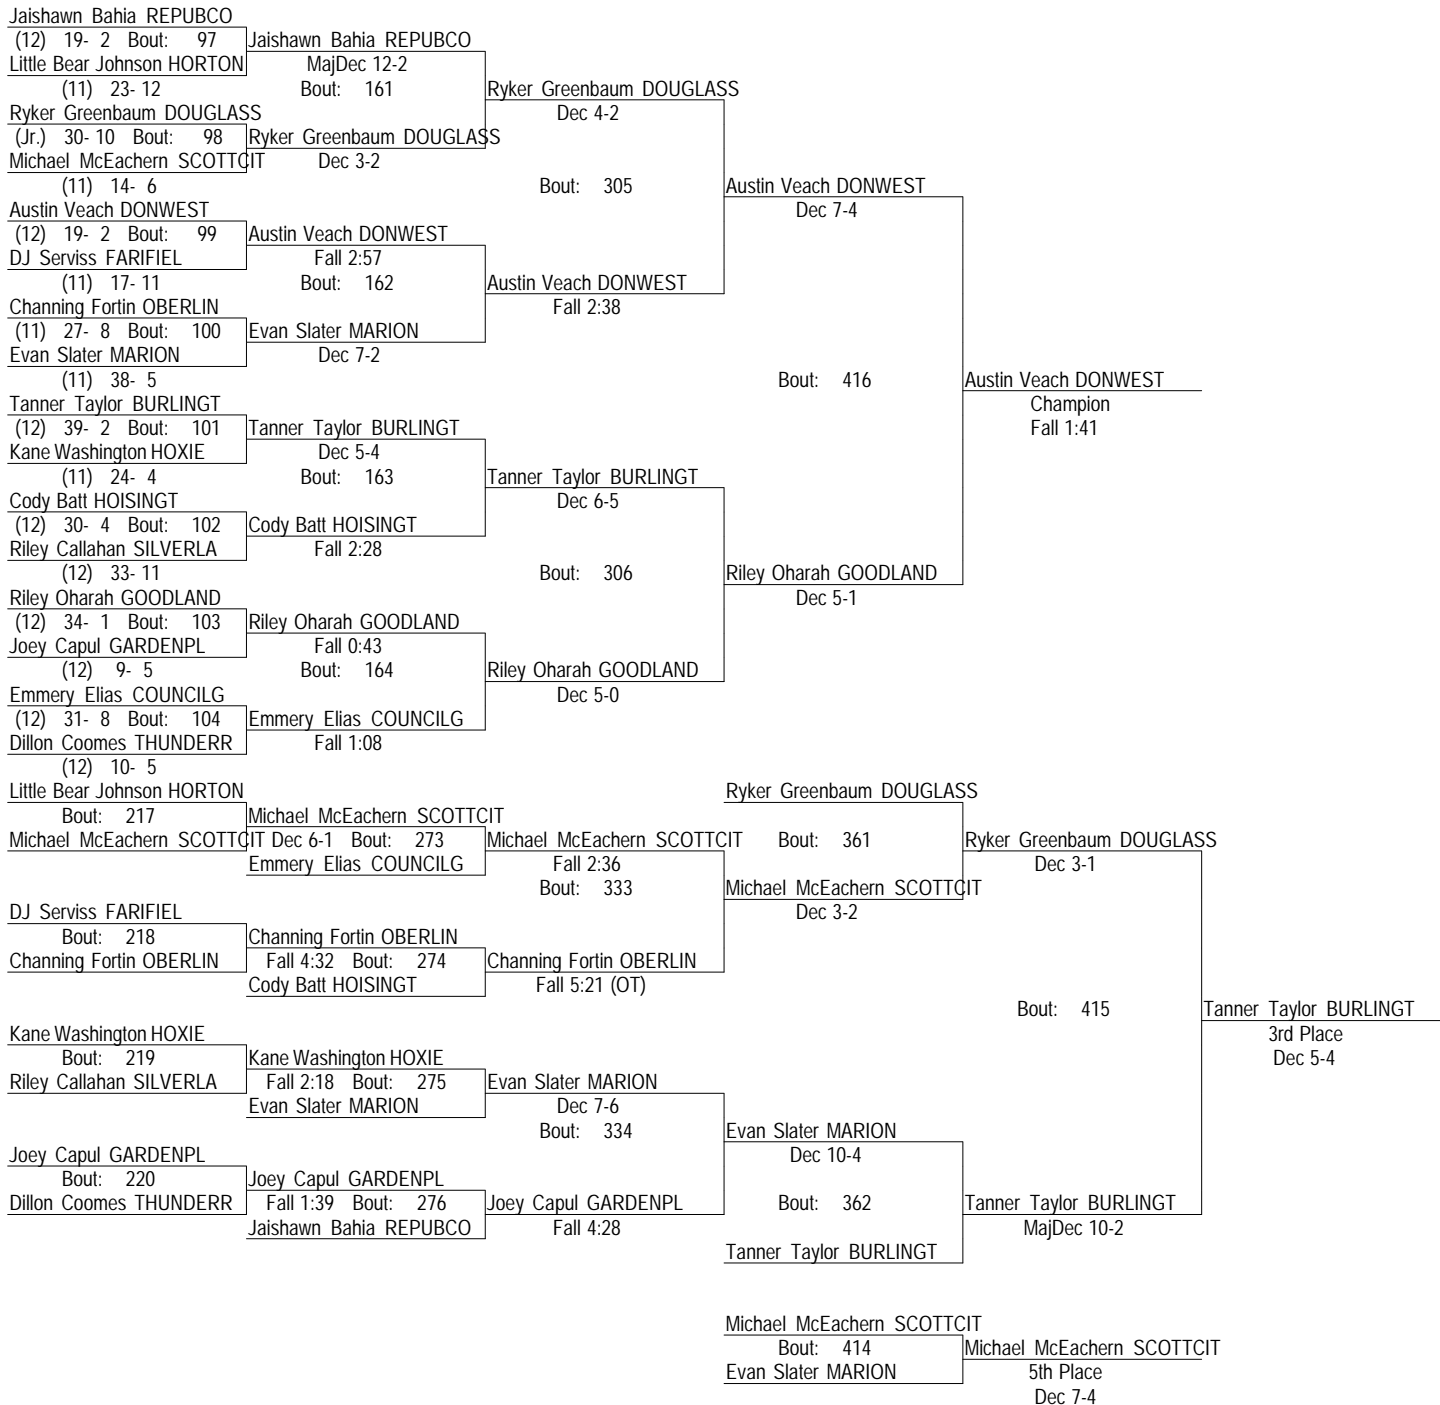

KSHSAA 3-2-1A State

Feb. 23-24

220