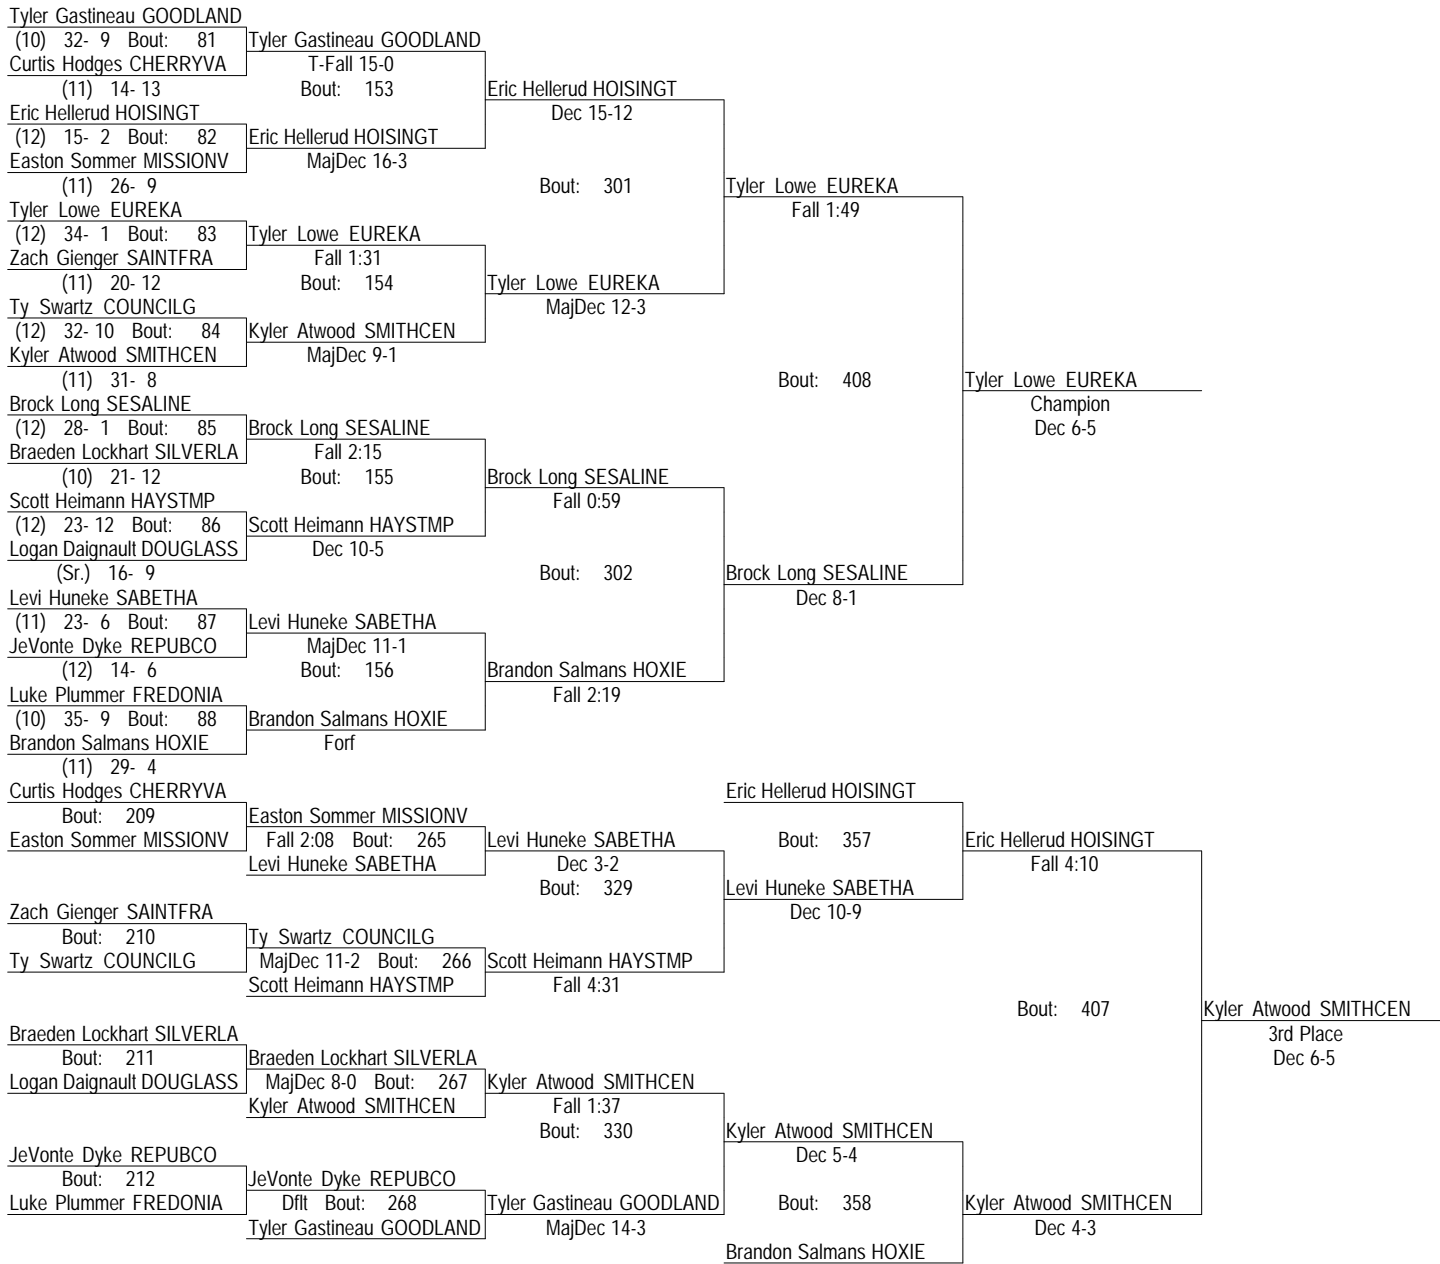

# KSHSAA 3-2-1A State

Feb. 23-24

182

- Place Winners -  
 1st Tyler Lowe EUREKA (12) 38- 1  
 2nd Brock Long SESALINE (12) 31- 2  
 3rd Kyler Atwood SMITHCEN (11) 36- 9  
 4th Eric Hellerud HOISINGT (12) 18- 4

- Place Winners -  
 5th Brandon Salmans HOXIE (11) 32- 6  
 6th Levi Huneke SABETHA (11) 26- 9