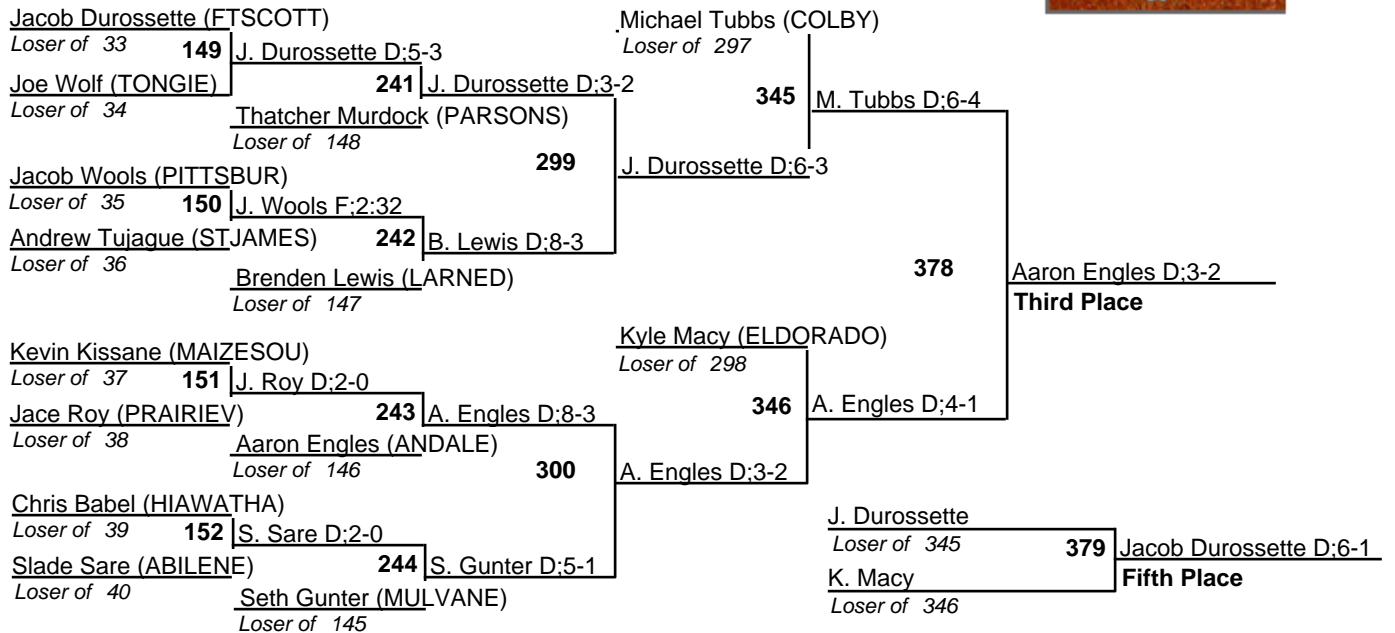

KSHSAA 4A State Tournament

25 February 2012