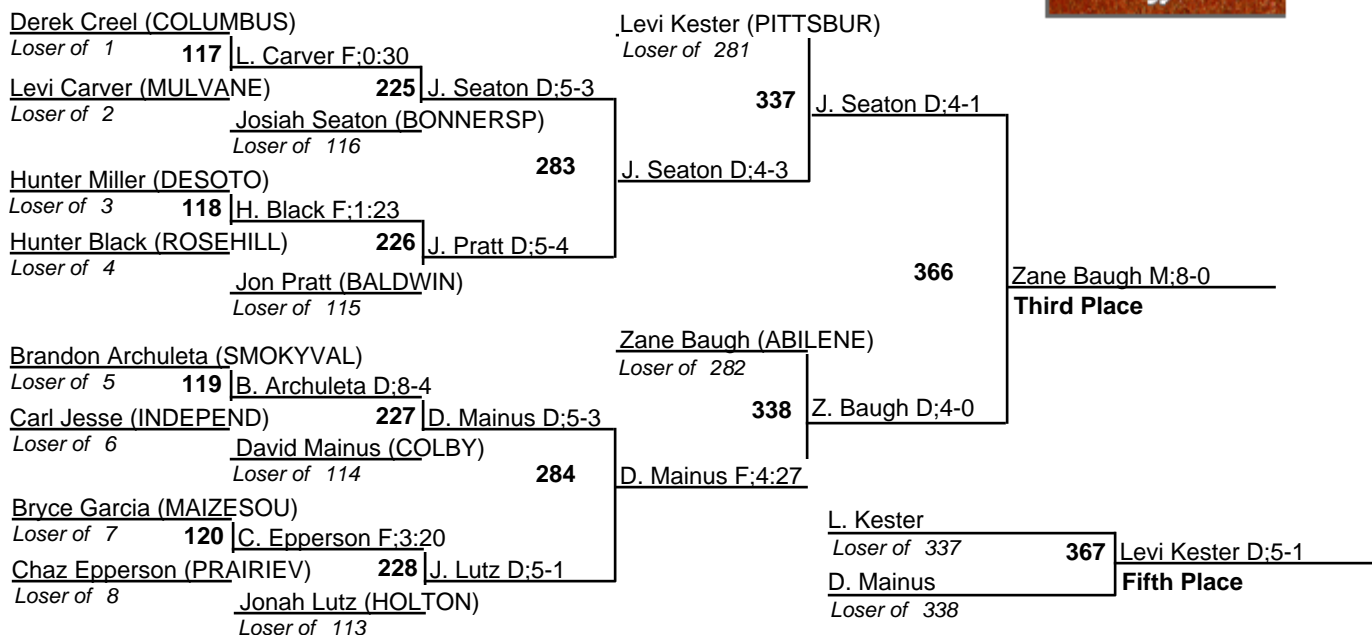

KSHSAA 4A State Tournament

25 February 2012