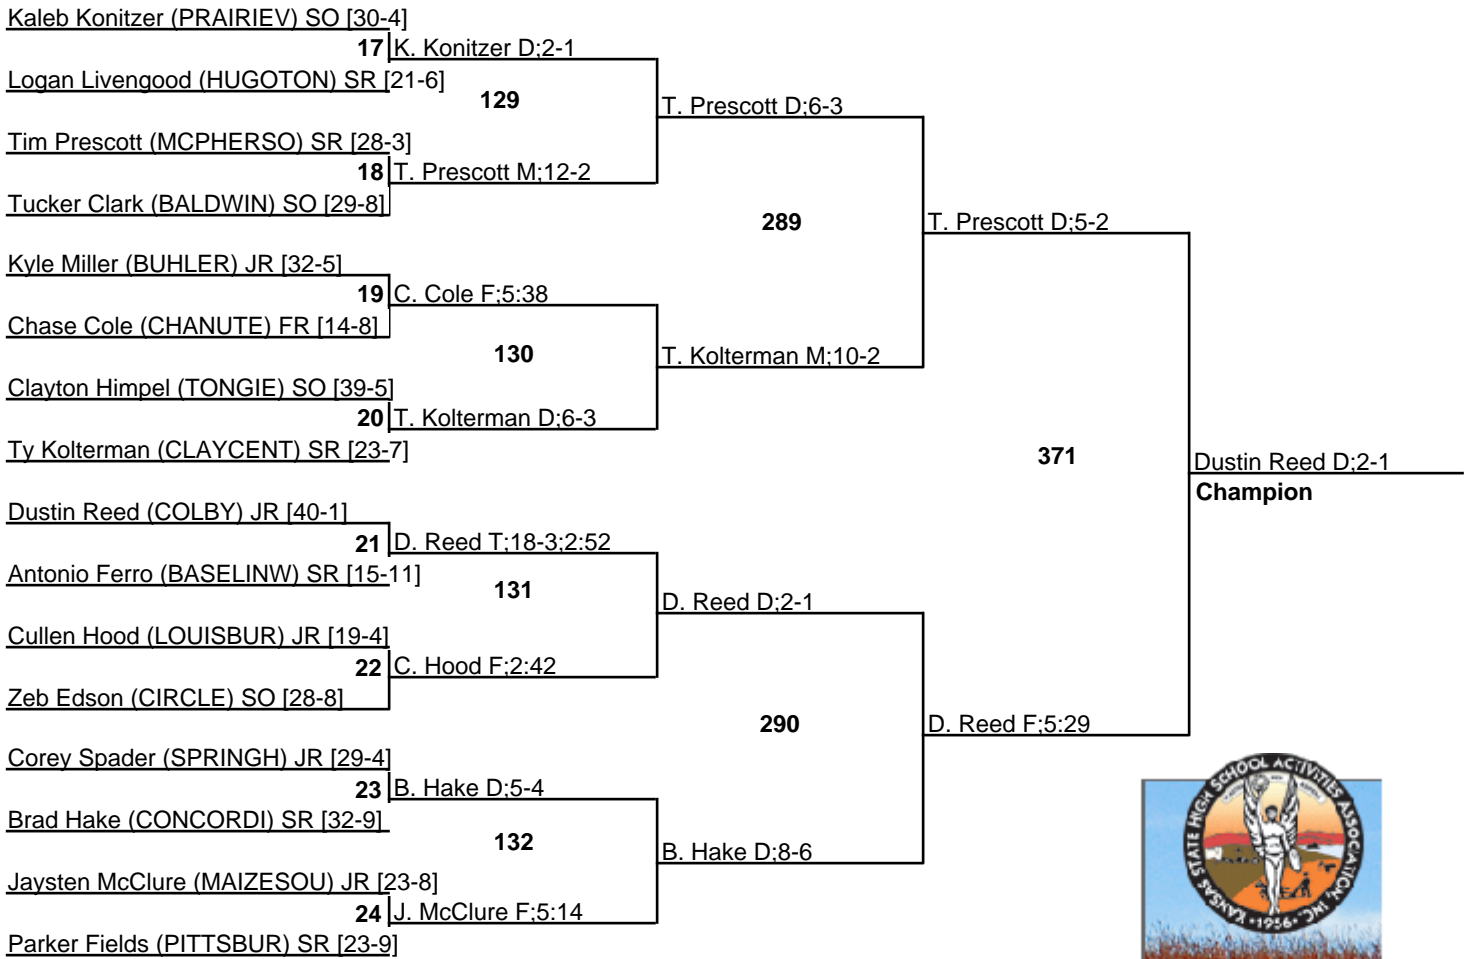

KSHSAA 4A State Tournament

120

25 February 2012