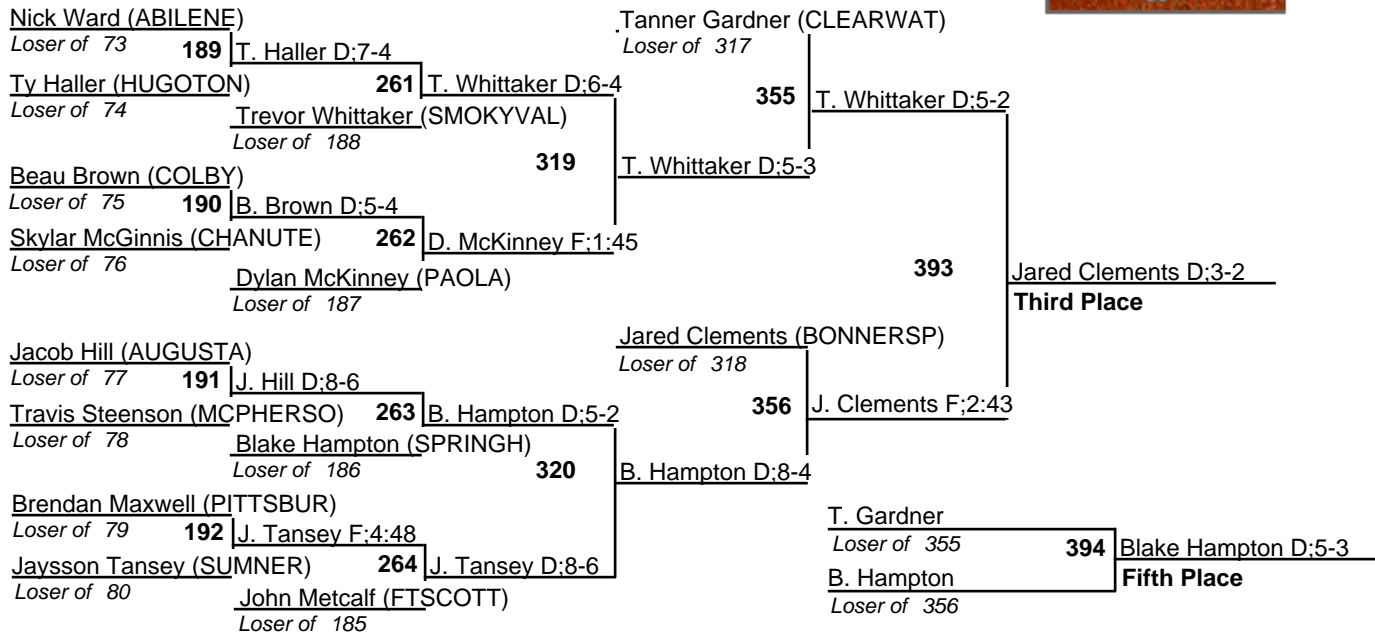

KSHSAA 4A State Tournament

152

25 February 2012

KSHSAA 4A State Tournament

160

25 February 2012

KSHSAA 4A State Tournament

25 February 2012