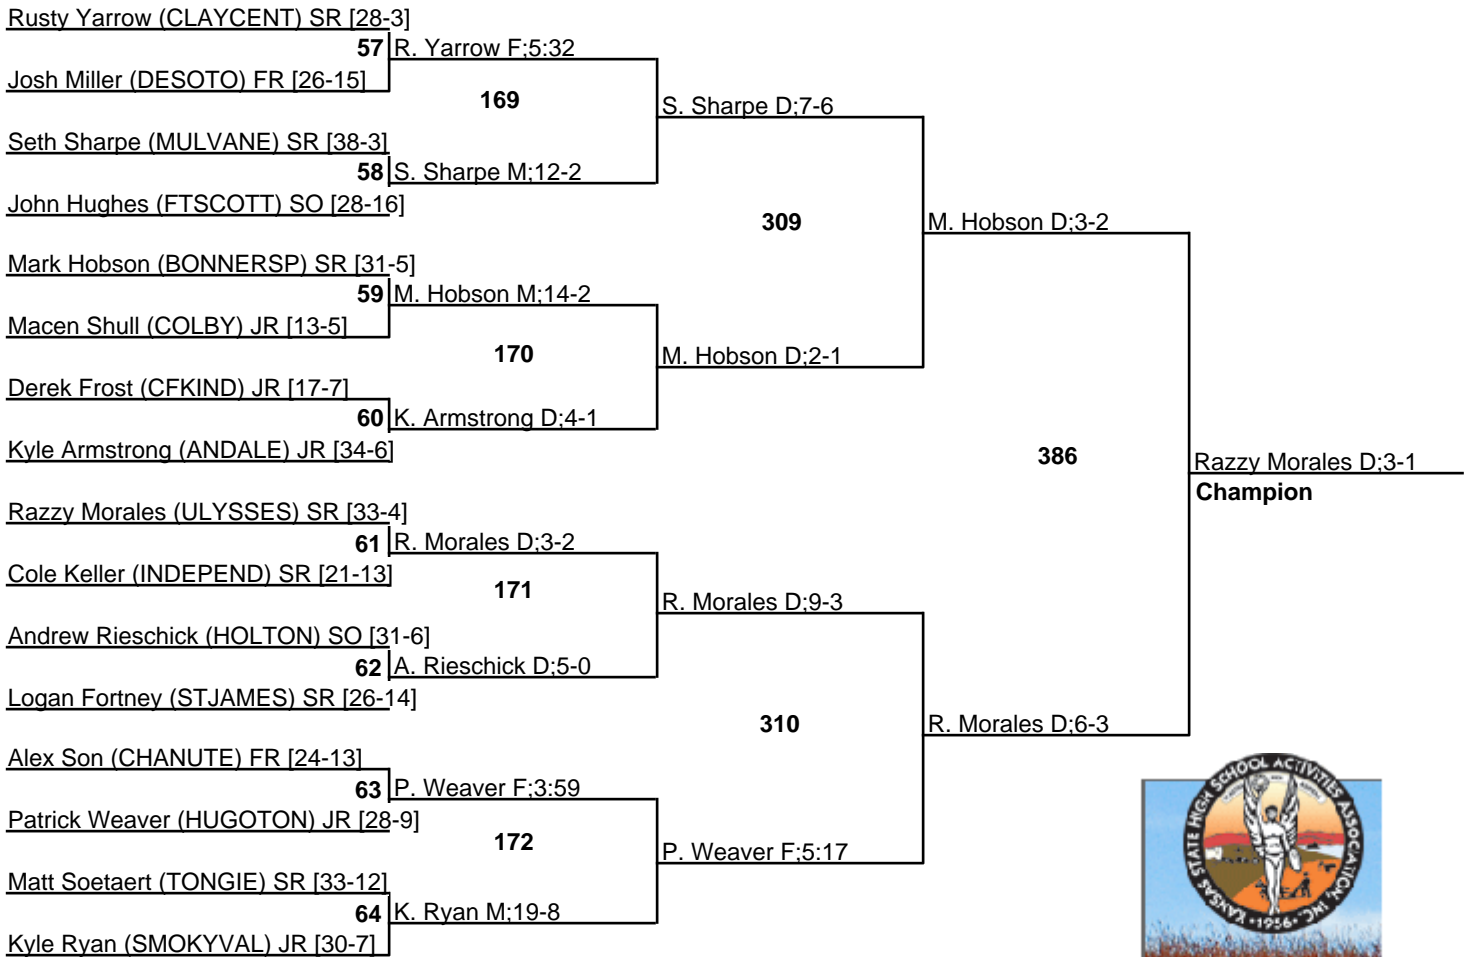

KSHSAA 4A State Tournament

152

25 February 2012