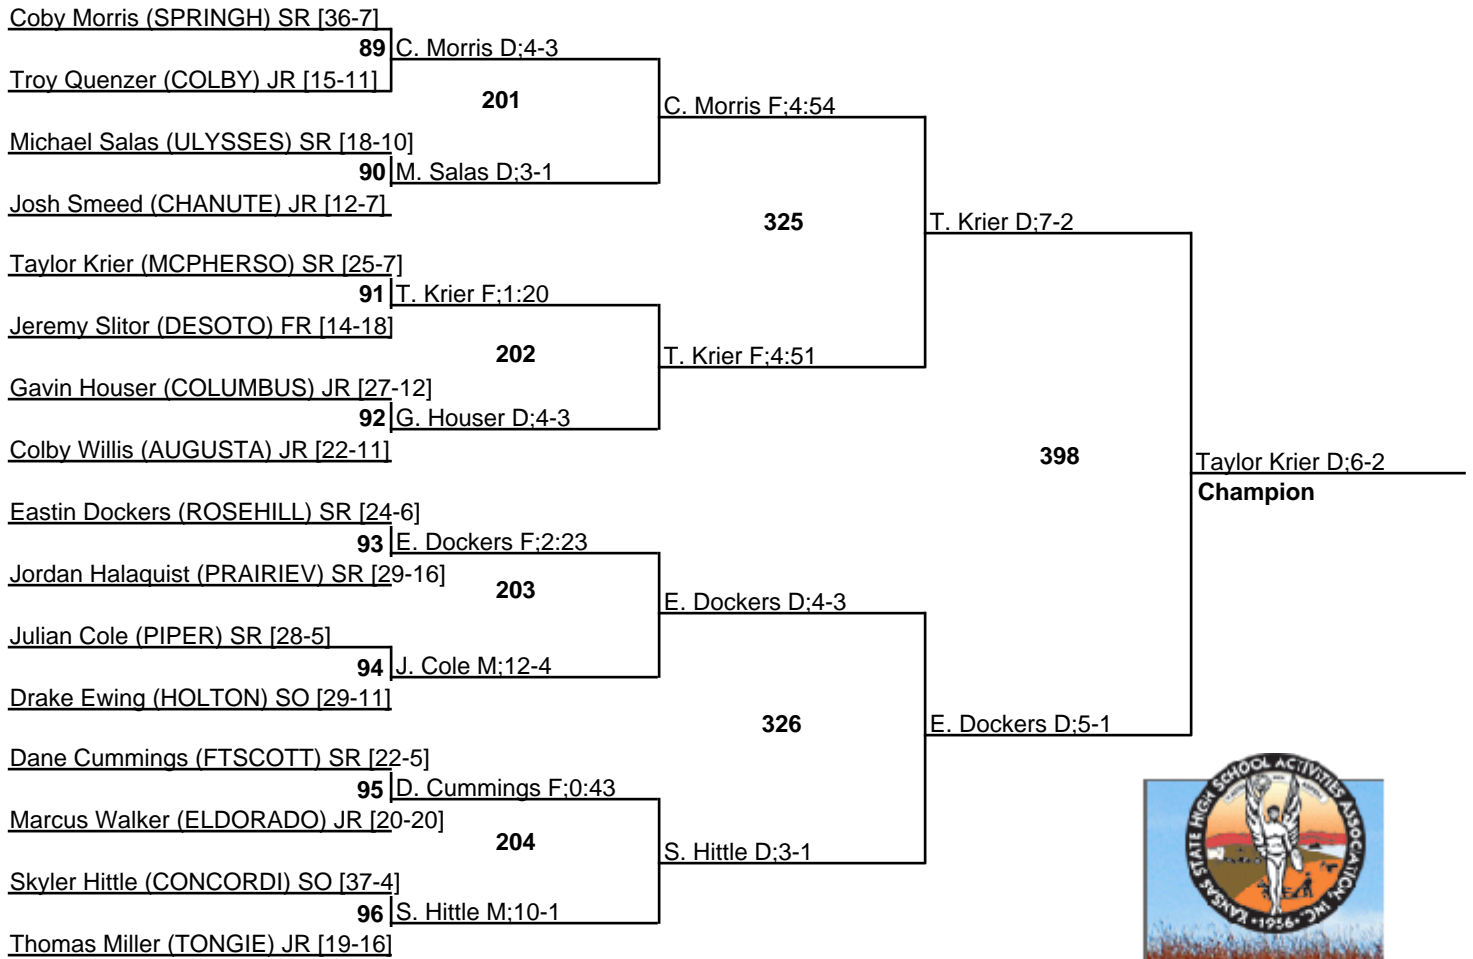

KSHSAA 4A State Tournament

25 February 2012