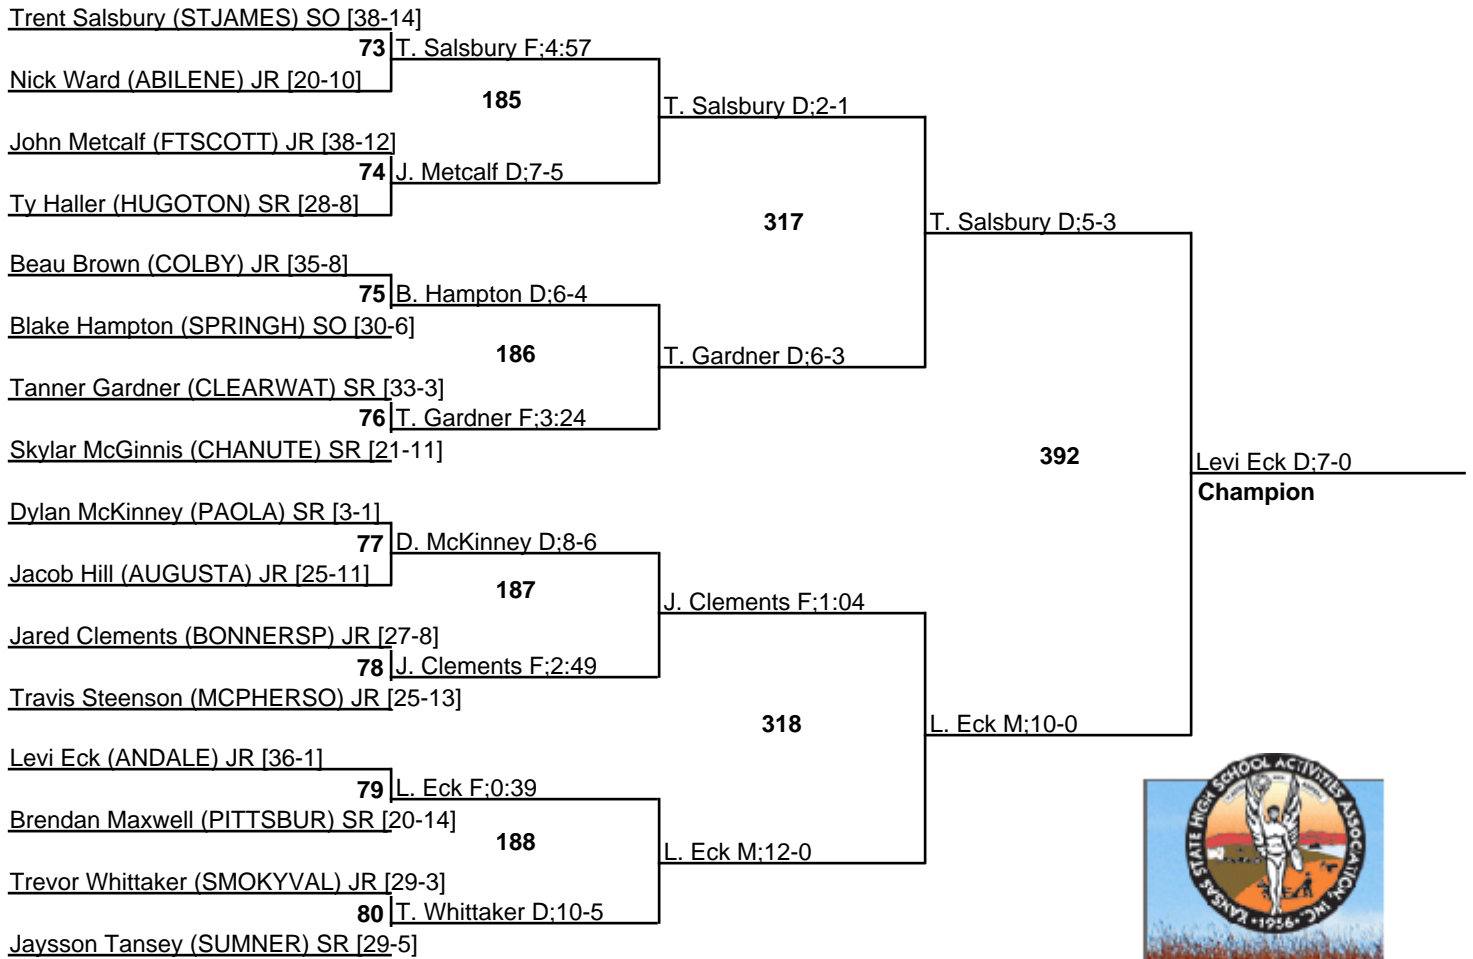

KSHSAA 4A State Tournament

152

25 February 2012

KSHSAA 4A State Tournament

160

25 February 2012

KSHSAA 4A State Tournament

25 February 2012