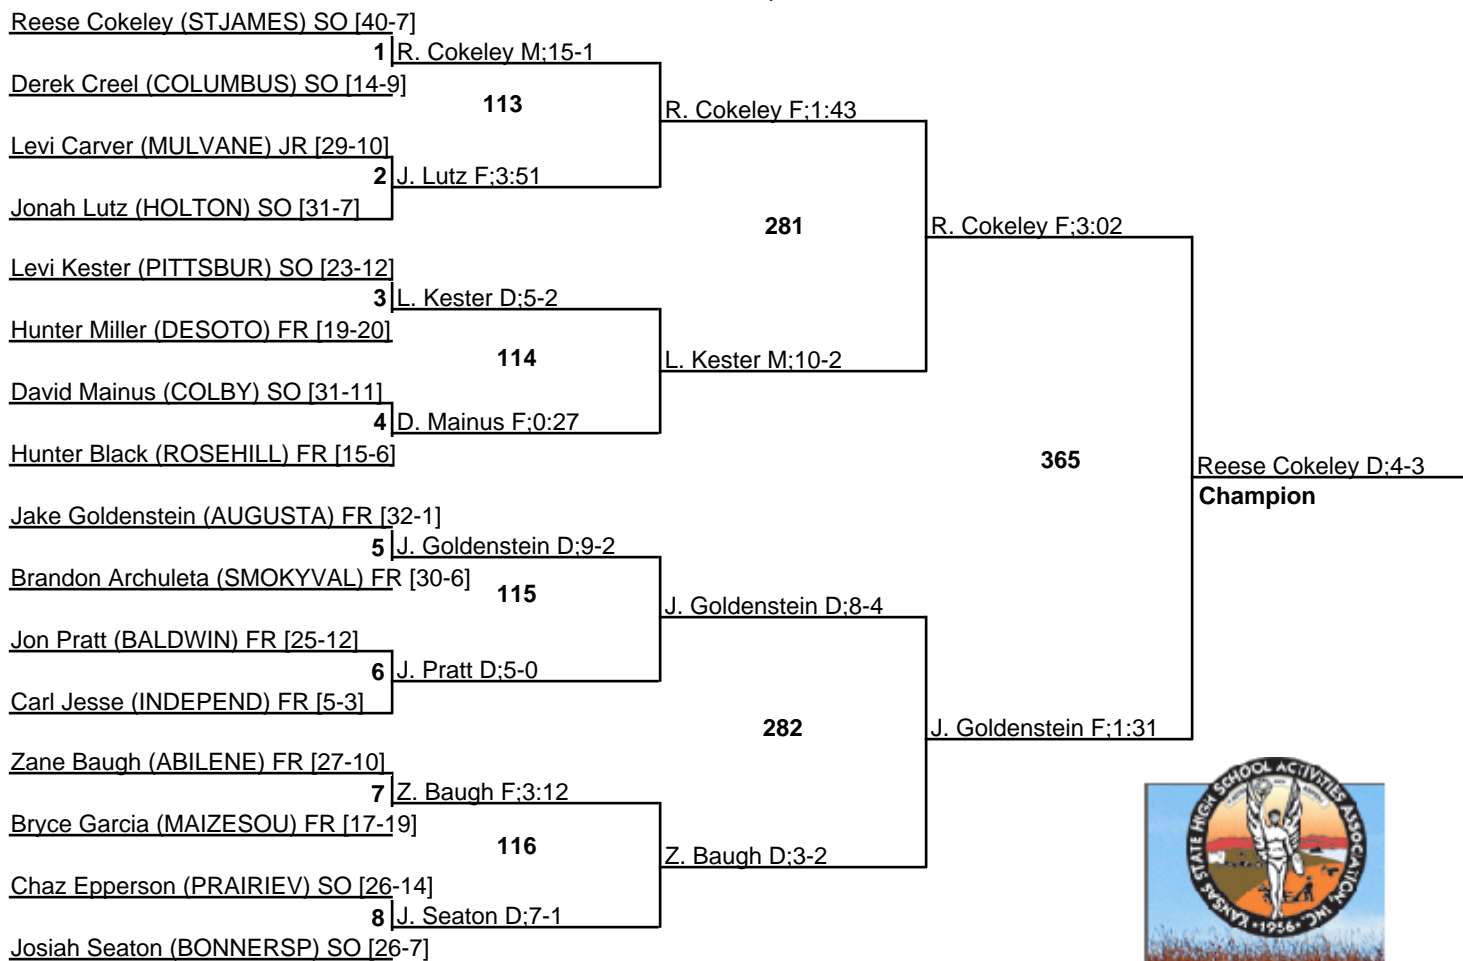

KSHSAA 4A State Tournament

25 February 2012