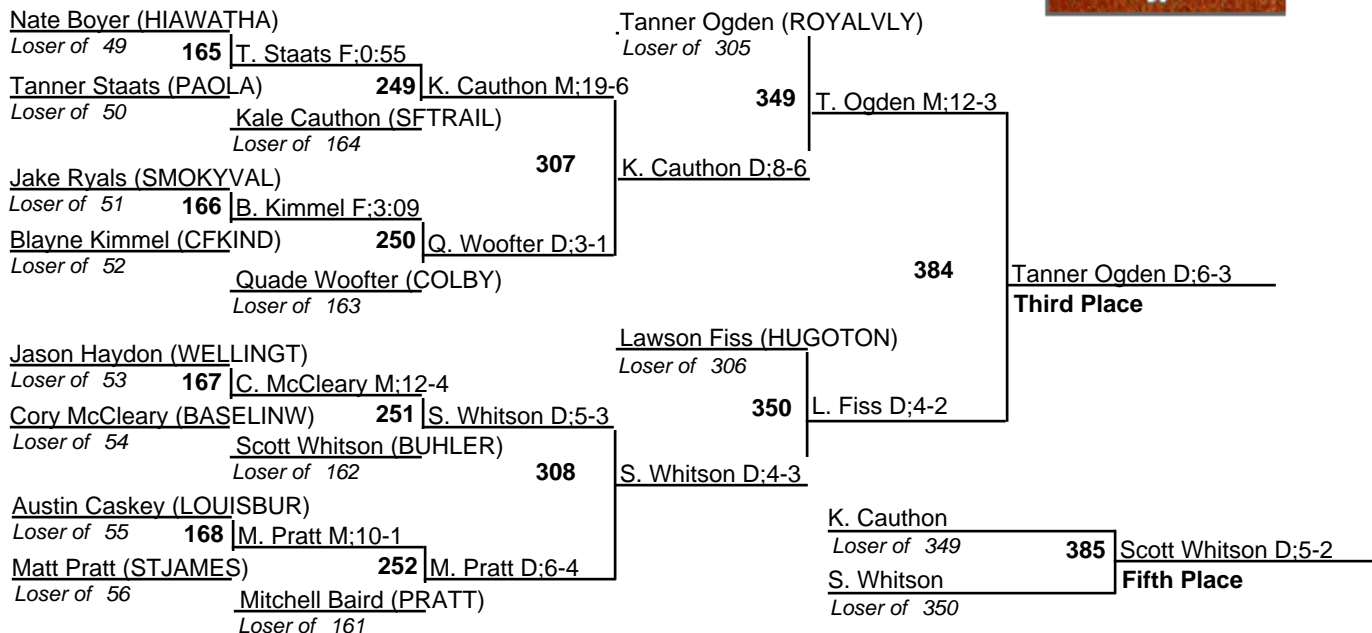

120

25 February 2012

KSHSAA 4A State Tournament

25 February 2012

KSHSAA 4A State Tournament

25 February 2012

KSHSAA 4A State Tournament

25 February 2012