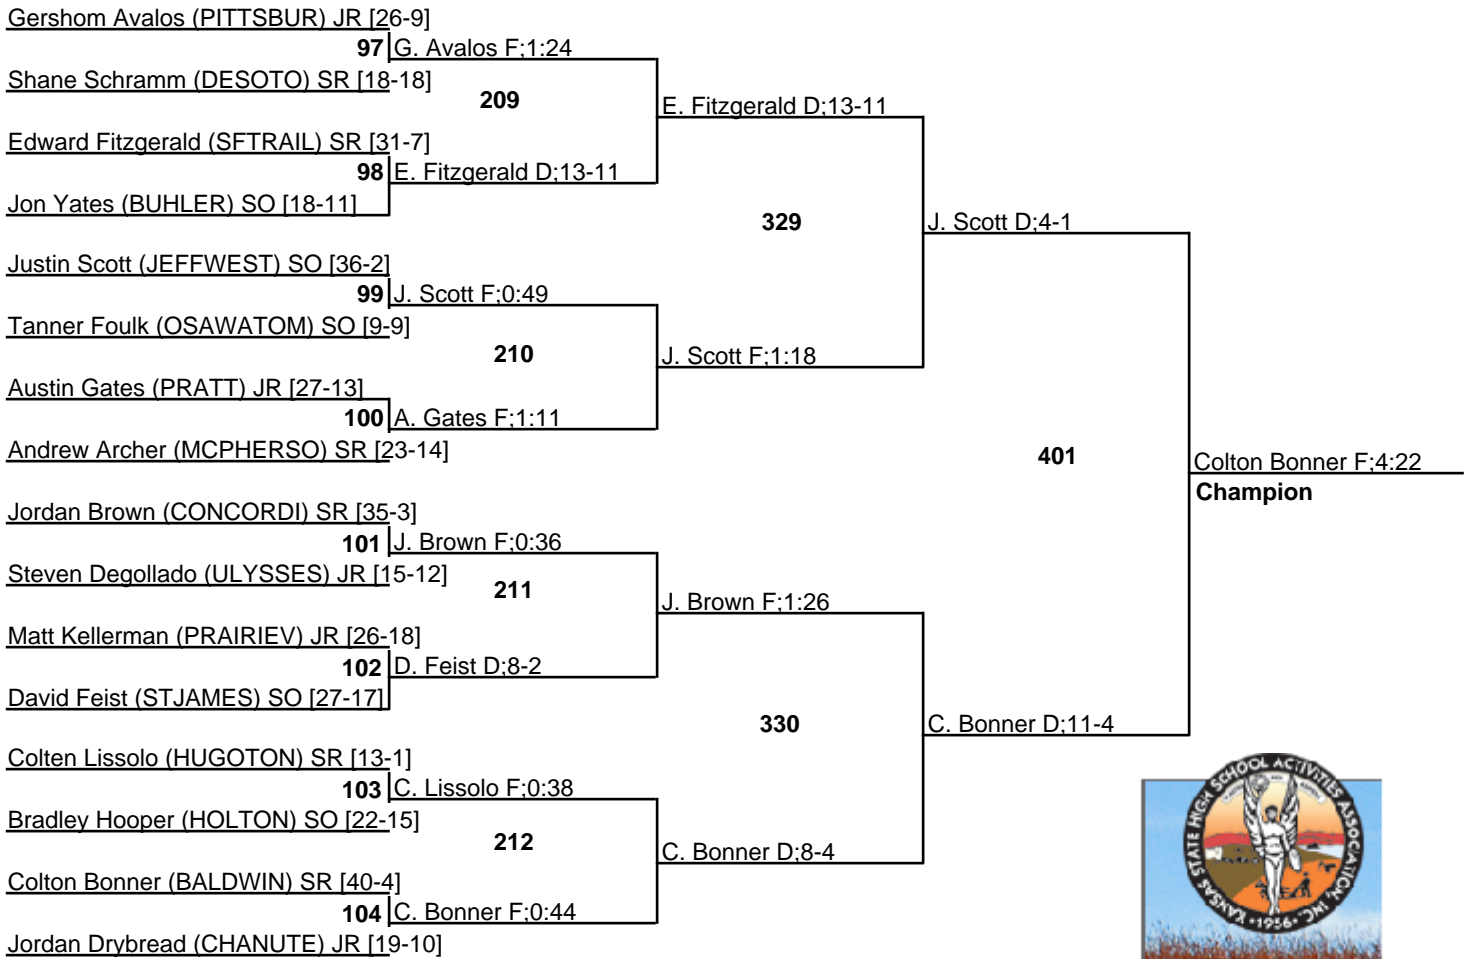

KSHSAA 4A State Tournament

25 February 2012

KSHSAA 4A State Tournament

25 February 2012

KSHSAA 4A State Tournament

220

25 February 2012

KSHSAA 4A State Tournament