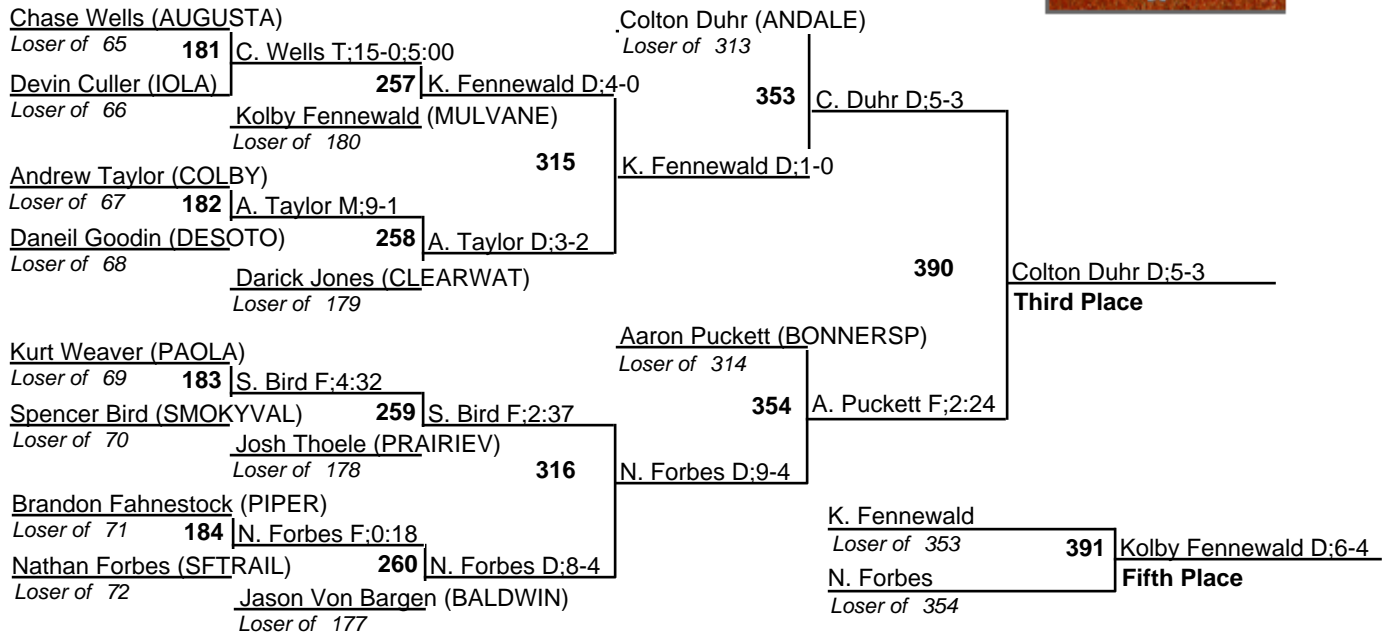

KSHSAA 4A State Tournament

152

25 February 2012

KSHSAA 4A State Tournament

160

25 February 2012

KSHSAA 4A State Tournament

25 February 2012