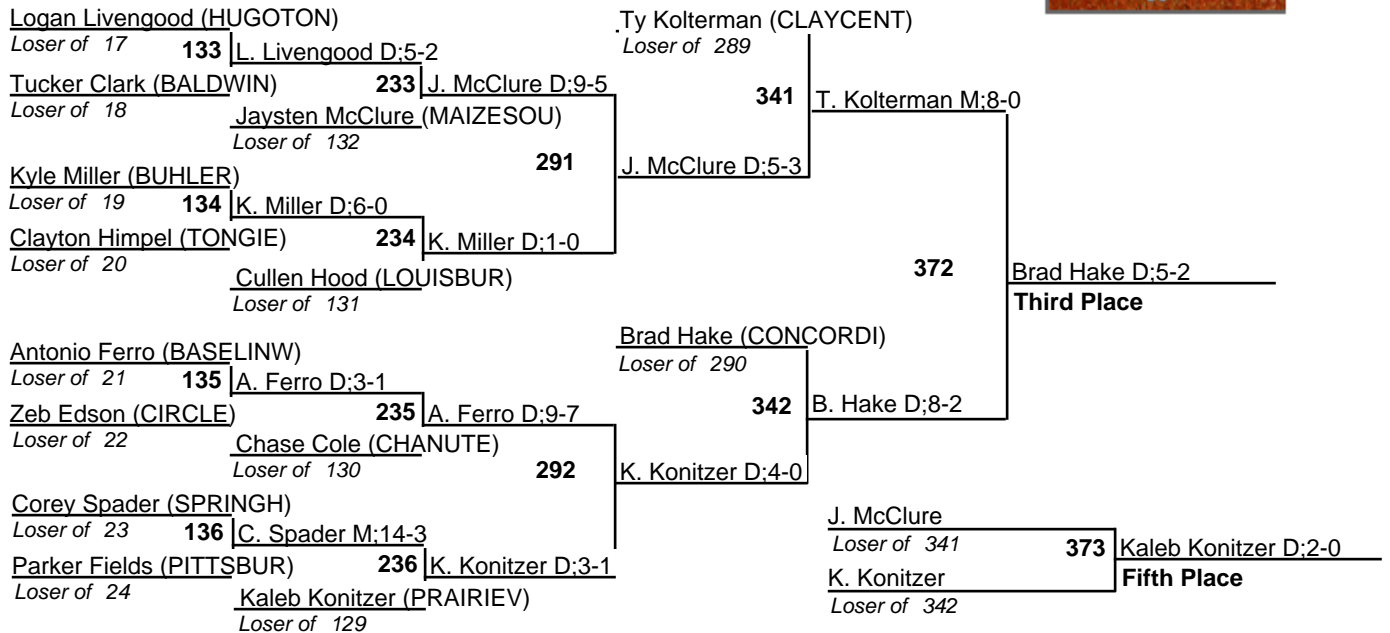

KSHSAA 4A State Tournament

120

25 February 2012