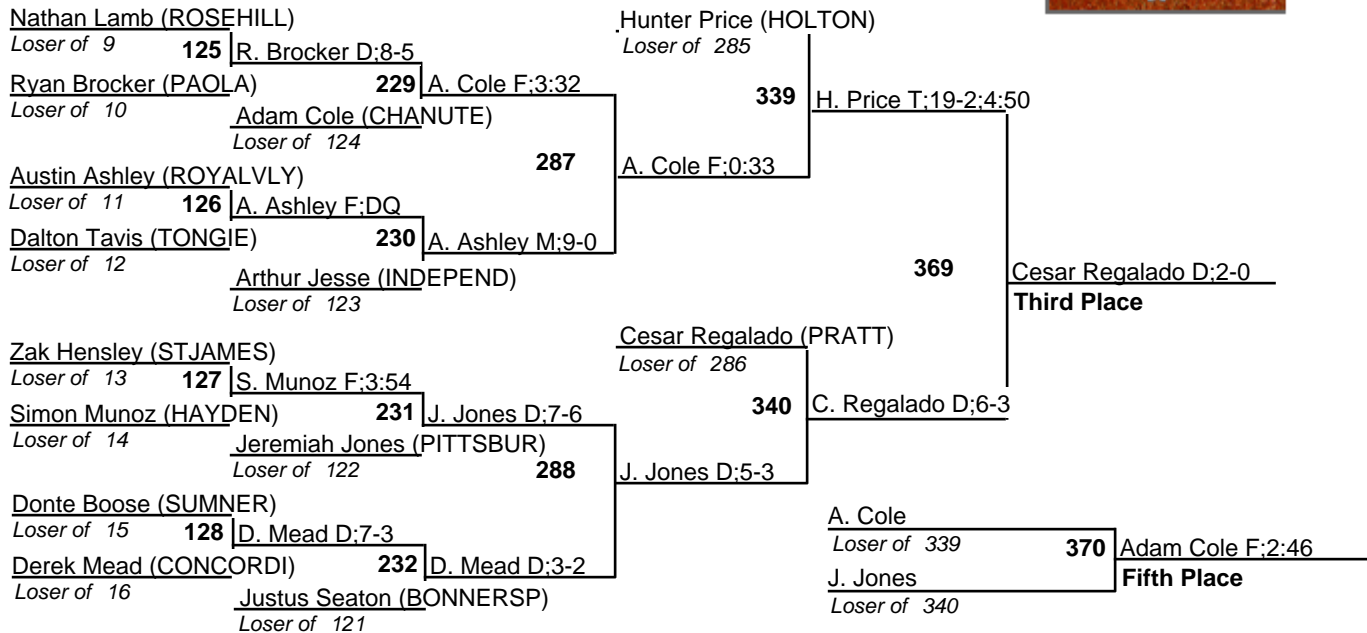

KSHSAA 4A State Tournament

25 February 2012