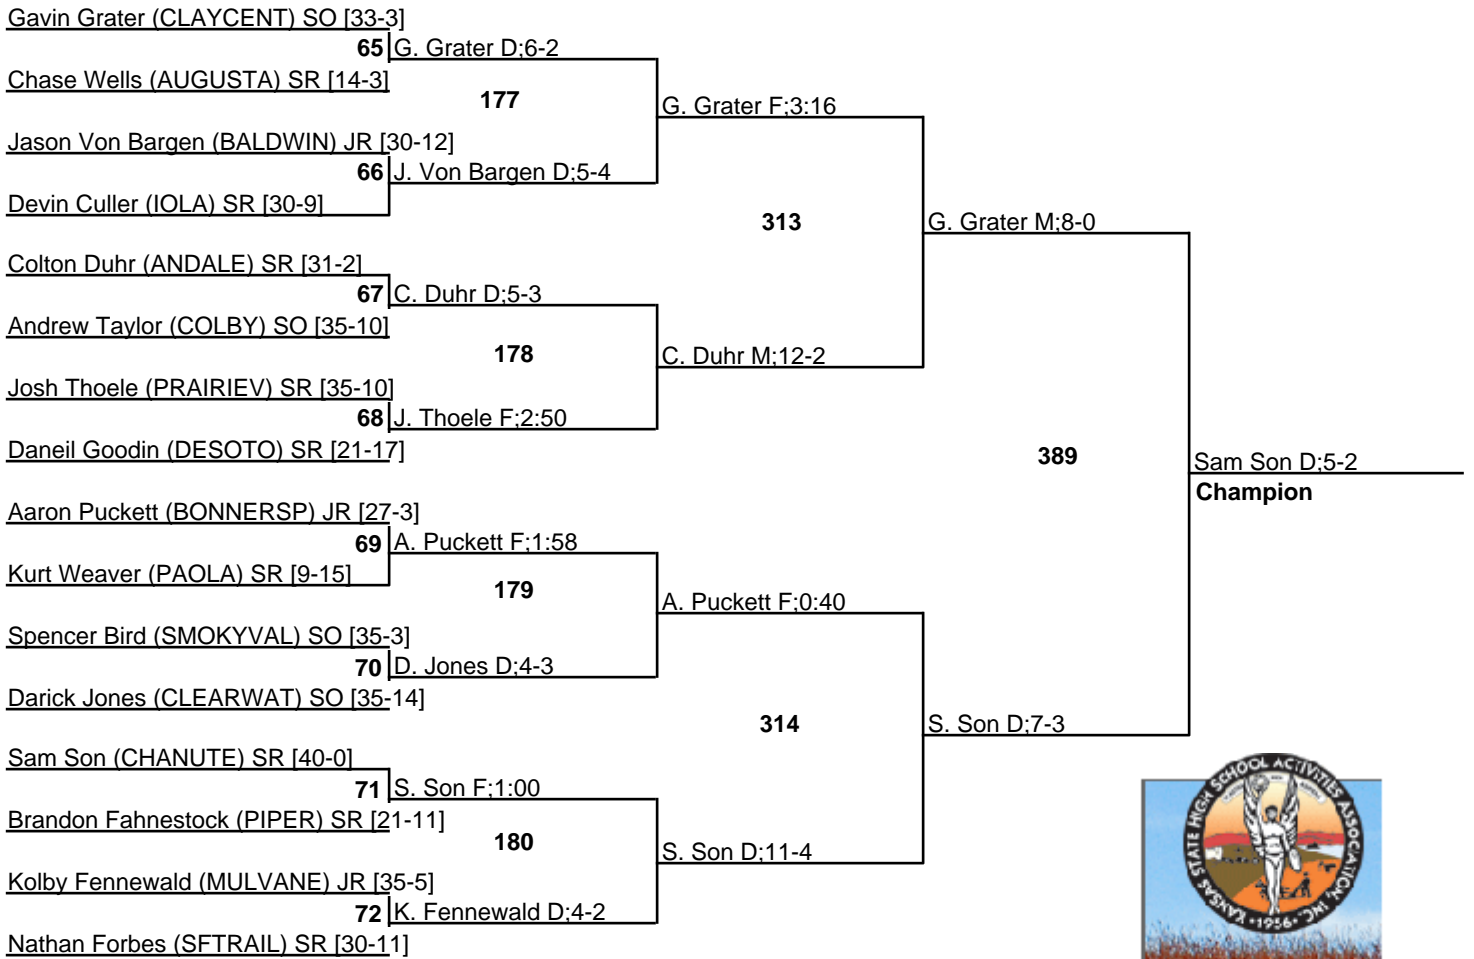

KSHSAA 4A State Tournament

152

25 February 2012

KSHSAA 4A State Tournament

160

25 February 2012

KSHSAA 4A State Tournament

25 February 2012