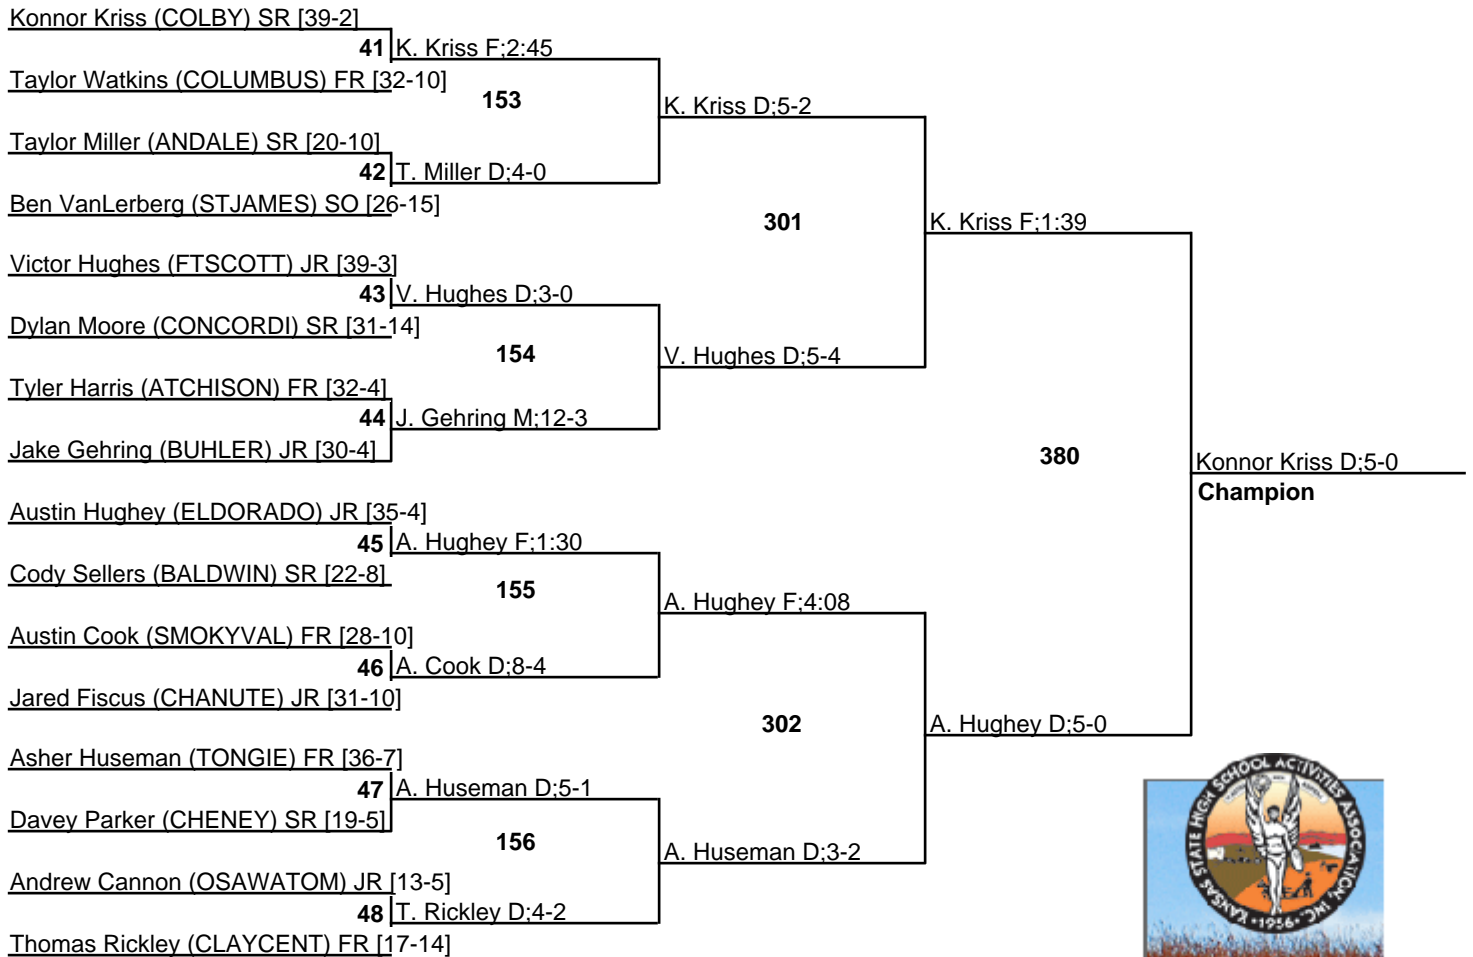

120

25 February 2012

KSHSAA 4A State Tournament

25 February 2012

KSHSAA 4A State Tournament

25 February 2012

KSHSAA 4A State Tournament

25 February 2012