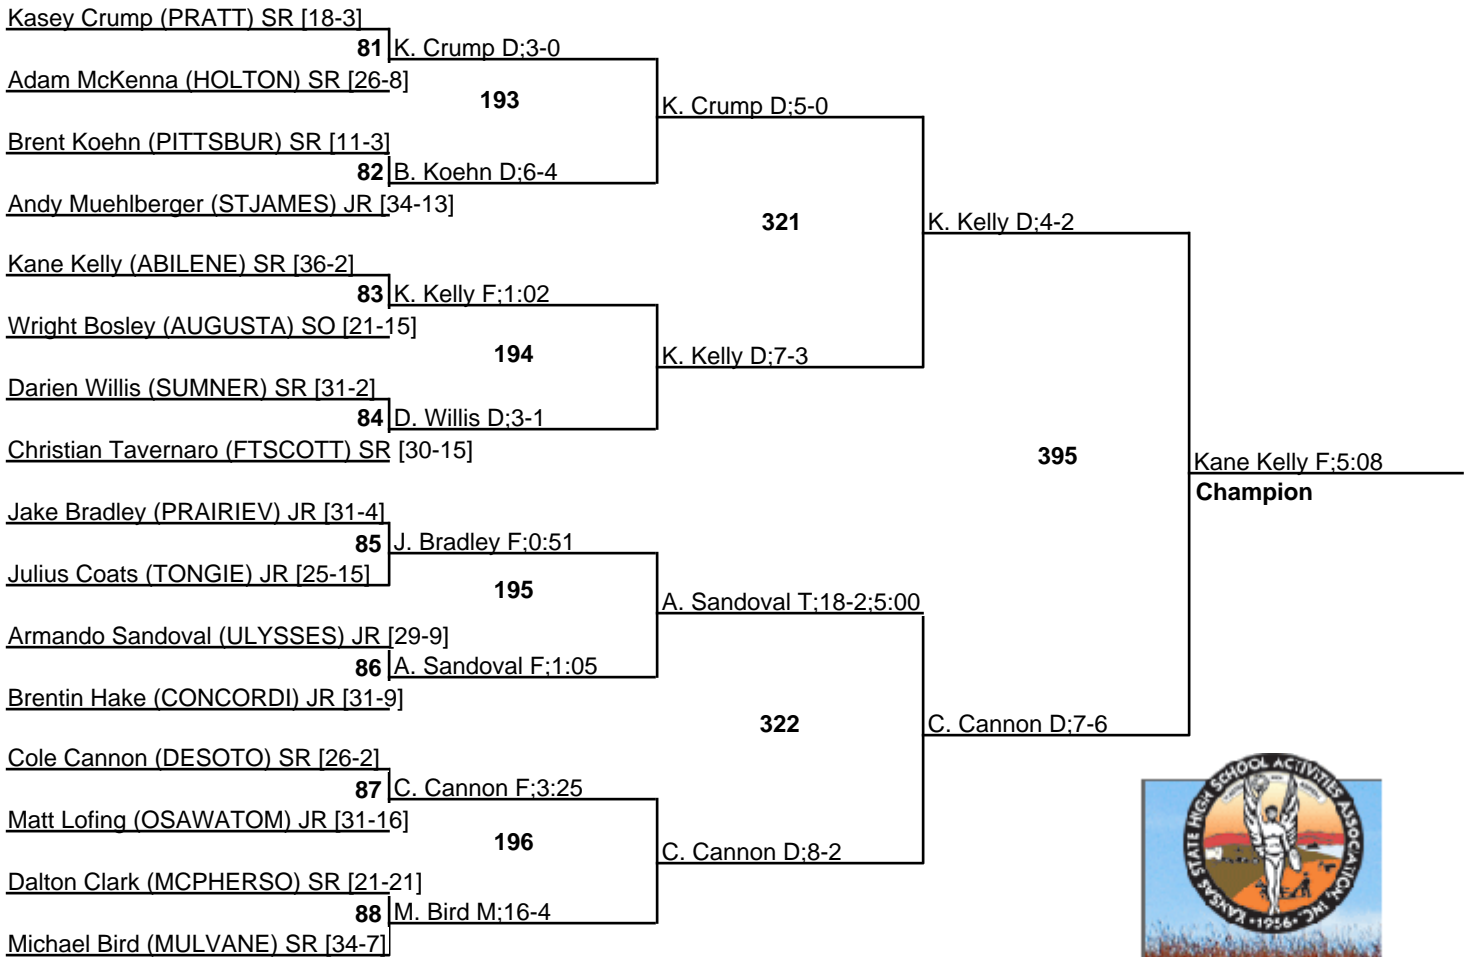

KSHSAA 4A State Tournament

25 February 2012