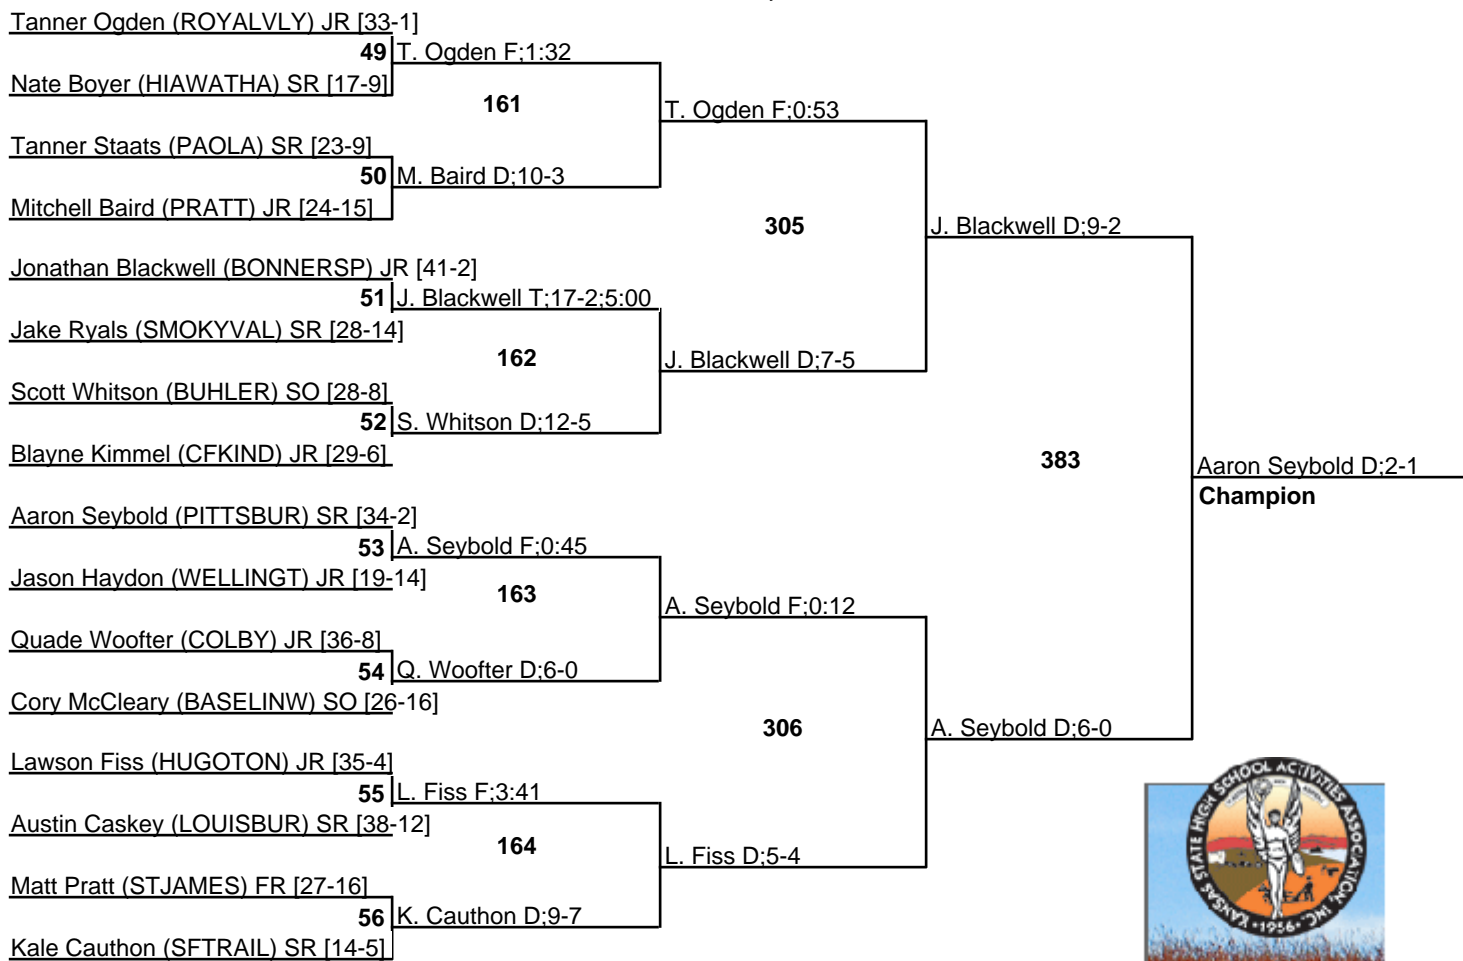

120

25 February 2012

KSHSAA 4A State Tournament

25 February 2012

KSHSAA 4A State Tournament

25 February 2012

KSHSAA 4A State Tournament

25 February 2012