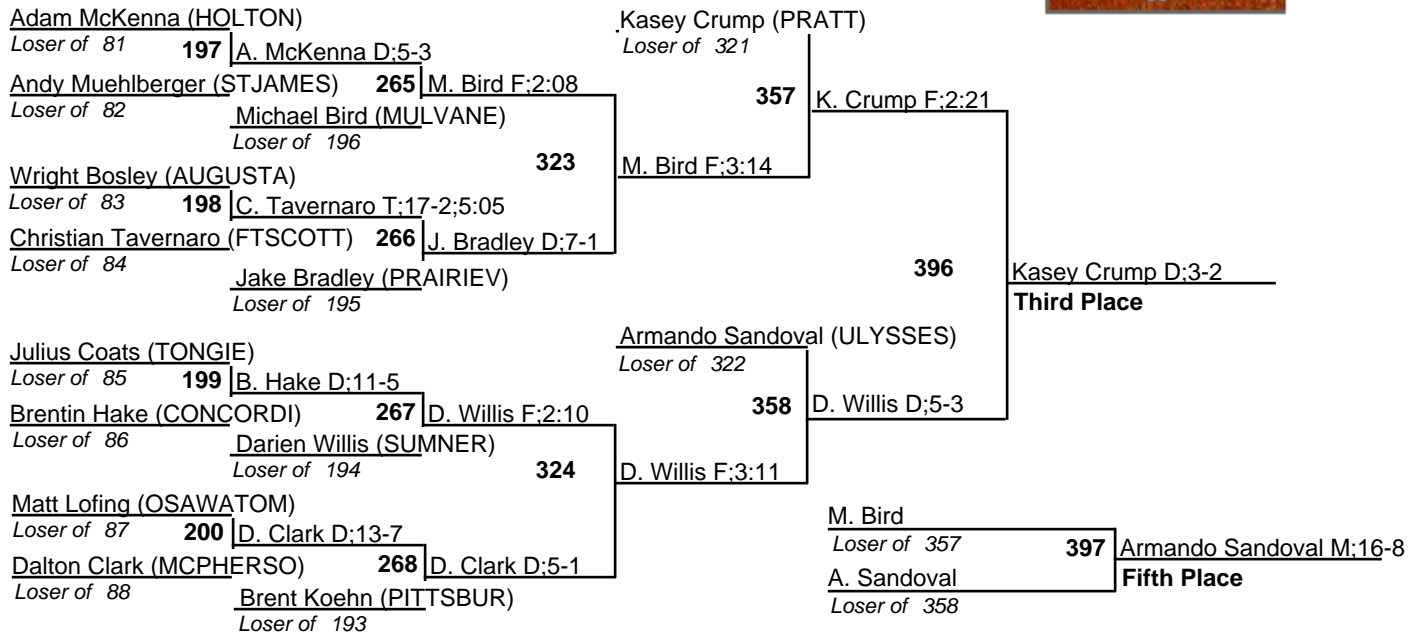

KSHSAA 4A State Tournament

25 February 2012