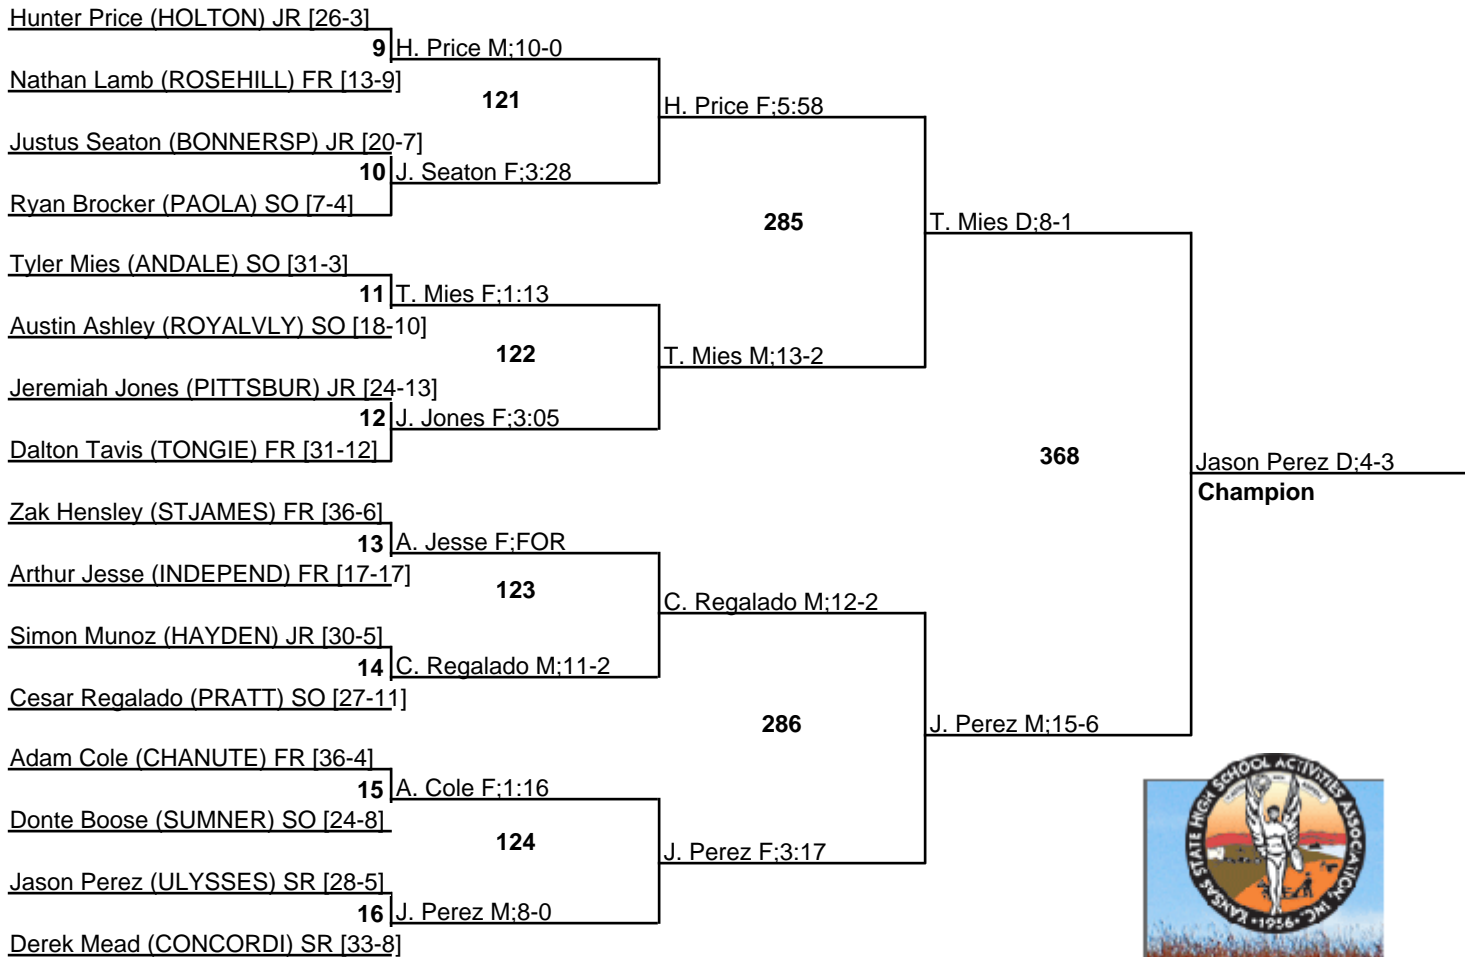

KSHSAA 4A State Tournament

25 February 2012